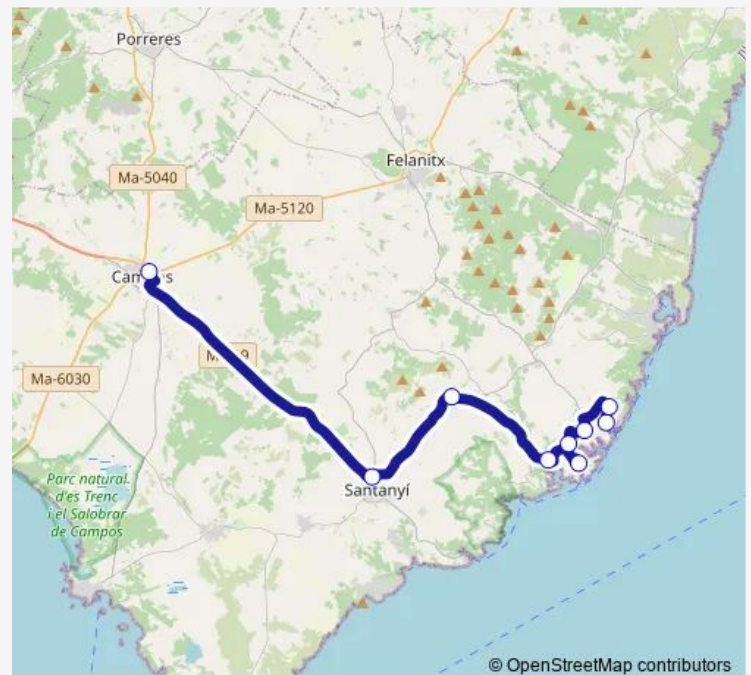

Marina de Cala d'Or 1 (57009)

Cala Egos (57048)

Portopetro 1 (57051)

S'Alqueria Blanca 1 (57002)

Na Ravandella 1 (57042)

La Verge 1 (13007)

Route schedule

Cala Esmeralda (57017) — La Verge 1 (13007)

Monday 05:40-21:35

Tuesday 05:40-21:35

Wednesday 05:40-21:35

Thursday 05:40-21:35

Friday 05:40-21:35

Saturday 07:35-21:35

Sunday 07:35-21:35

Route info

Direction: Cala Esmeralda (57017)

Stops: 9

Trip Duration: 0 hour 40 min

515 — Cala d'Or - Campos

Direction

La Verge 2 (13008) — Cala Esmeralda (57017)

8 stops

[Open route schedule](#)

Route schedule

La Verge 2 (13008) — Cala Esmeralda (57017)

Monday 06:30-22:40

Tuesday 06:30-22:40

Wednesday 06:30-22:40

Thursday 06:30-22:40

Friday 06:30-22:40

Saturday 08:40-22:40