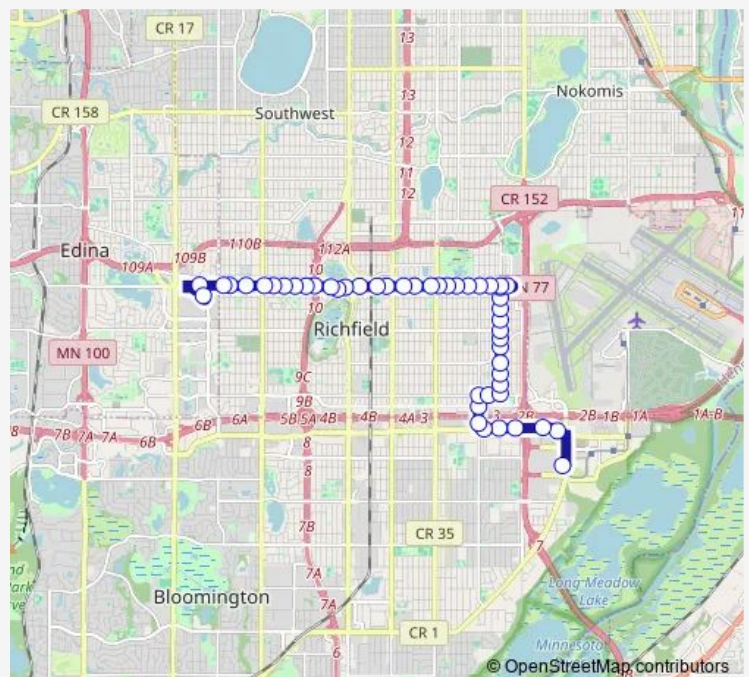

66th St W & I-35W

66th St W & Lynwood Blvd

66th St W & Lake Shore Dr

66th St W & #6615 Lake Shore Dr

66th St W & Lyndale Ave S

66th St W & Grand Ave S

66th St W & Hub Center

66th St W & Nicollet Ave S

66th St E & Stevens Ave S

66th St E & 3rd Ave S

66th St E & 5th Ave S

Route schedule

Southdale Transit Center & Gate B — MOA Transit Station Gate E

Monday 05:15-00:49⁺¹

Tuesday 05:15-00:49⁺¹

Wednesday 05:15-00:49⁺¹

Thursday 05:15-00:49⁺¹

Friday 05:15-00:49⁺¹

Saturday 06:52-23:54

Sunday 06:47-23:44

Route info

Direction: Southdale Transit Center & Gate B

Stops: 49

Trip Duration: 0 hour 25 min

515

66th St E & Portland Ave / Oakland Ave

66th St E & Park Ave S

66th St E & Chicago Ave S

66th St E & 10th Ave S

66th St E & 12th Ave S

66th St E & 14th Ave S

66th St E & Bloomington Ave S