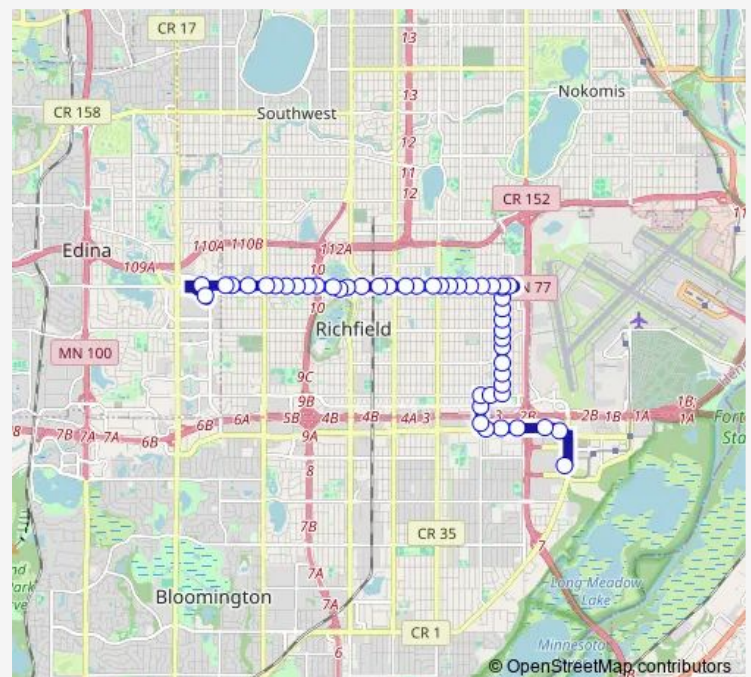

66th St W & Lake Shore Dr

66th St W & #6615 Lake Shore Dr

66th St W & Lyndale Ave S

66th St W & Grand Ave S

66th St W & Hub Center

66th St W & Nicollet Ave S

66th St E & Stevens Ave S

66th St E & 3rd Ave S

66th St E & 5th Ave S

### Route schedule

Southdale Transit Center & Gate B — MOA Transit Station Gate E

Monday 05:15-00:49<sup>+1</sup>

Tuesday 05:15-00:49<sup>+1</sup>

Wednesday 05:15-00:49<sup>+1</sup>

Thursday 05:15-00:49<sup>+1</sup>

### Route info

Direction: Southdale Transit Center & Gate B

Stops: 49

Trip Duration: 0 hour 26 min

515

66th St E & Portland Ave / Oakland Ave

66th St E & Park Ave S

66th St E & Chicago Ave S