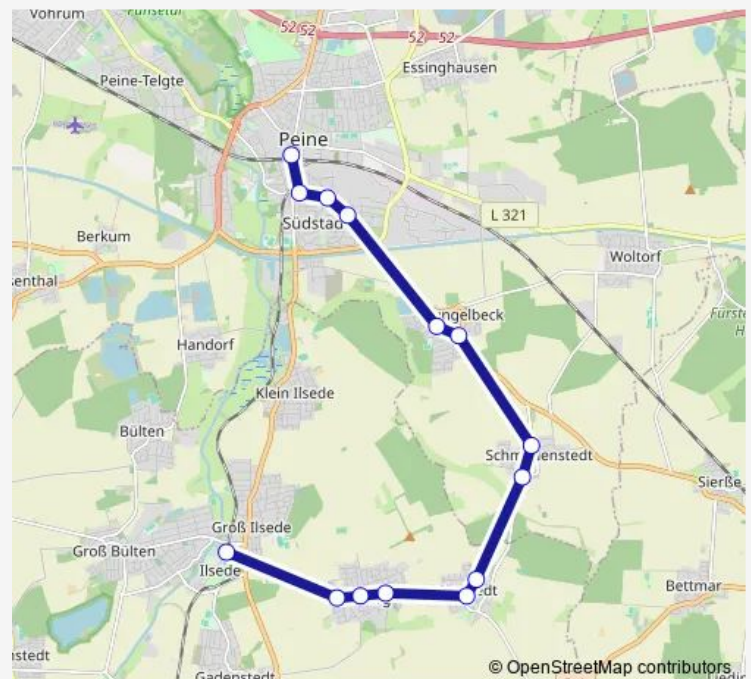

### Route schedule

Groß Ilsede Zob — Peine Bahnhof

Monday —

Tuesday —

Wednesday —

Thursday —

Friday —

Saturday 15:05

### Route info

Direction: Groß Ilsede Zob

Stops: 14

Trip Duration: 0 hour 25 min

515

BusMaps

515 Bus time schedules and route maps are available in an offline PDF at [busmaps.com](https://busmaps.com). Use the [busmaps.com](https://busmaps.com) website to see live bus times, train schedule or subway schedule, and step-by-step directions for all public transit in Peine