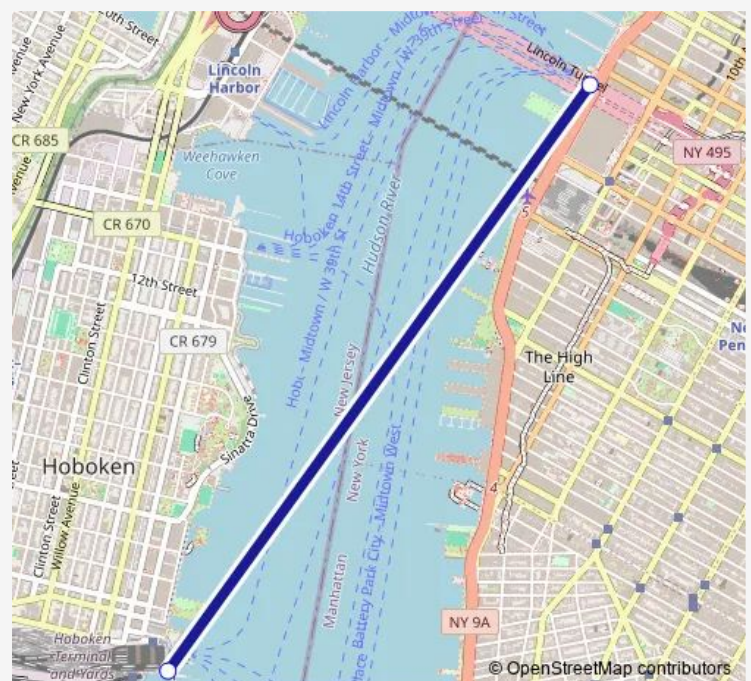

### Direction

Midtown / W. 39th St. — Hoboken / NJ Transit Terminal

2 stops

[Open route schedule](#)

Midtown / W. 39th St.

Hoboken / NJ Transit Terminal

### Route schedule

Midtown / W. 39th St. — Hoboken / NJ Transit Terminal

Monday	06:30-19:30
Tuesday	06:30-19:30
Wednesday	06:30-19:30
Thursday	06:30-19:30
Friday	06:30-19:30
Saturday	11:00-20:45
Sunday	11:00-20:45

### Route info

Direction: Midtown / W. 39th St.

Stops: 2

Trip Duration: 0 hour 10 min

**Direction**

Hoboken / NJ Transit Terminal — Midtown / W. 39th St.

2 stops

[Open route schedule](#)