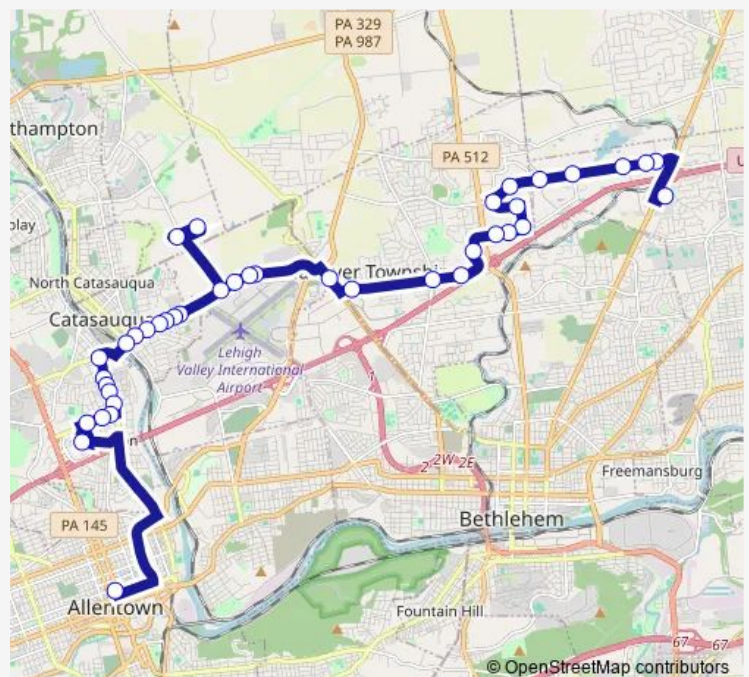

Race at 13th

Race at 15th Nb

Fed Ex Willowbrook

Route schedule

ATC - Platform A — Bethlehem Square

Monday 03:06-21:45

Tuesday 03:06-21:45

Wednesday 03:06-21:45

Thursday 03:06-21:45

Friday 03:06-21:45

Saturday 03:26

Sunday 03:06-21:36

Route info

Direction: ATC - Platform A

Stops: 40

Trip Duration: 0 hour 49 min

319 - LV Mall - Bethlehem Sq

Willowbrook at Geodis

Race at Fashion Eb

1701 Race

Schoenersville at Grove Sb

Stoke Park at High Point Eb

Stoke Park at Jacksonville Eb

330 Stoke Park Eb

Saturday 04:00-08:00

Sunday 03:40-16:40

Route info

Direction: Bethlehem Square

Stops: 40

Trip Duration: 0 hour 50 min

Race at 12th

Race at 11th Wb