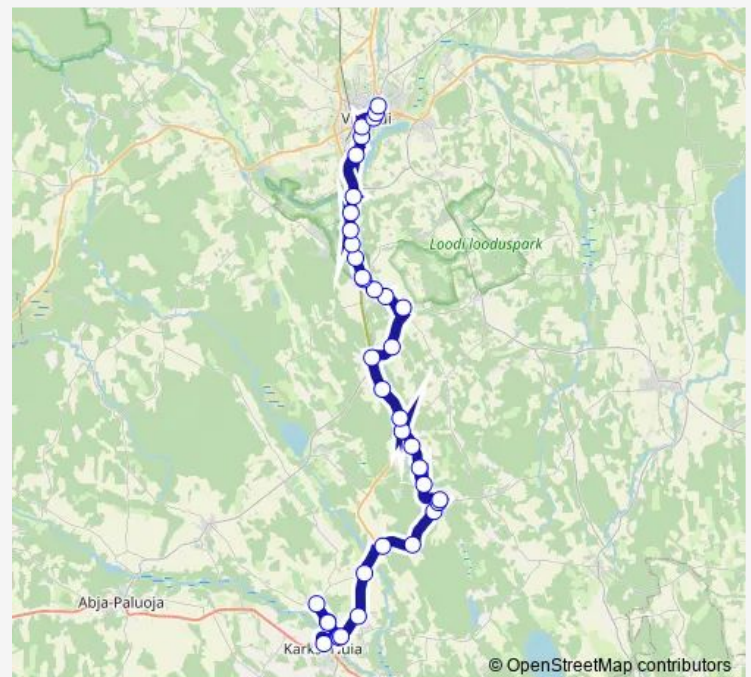

Bus 19B Viljandi - Tuhalaane - Polli - Karksi-Nuia

[Go to website](#)

Direction

Karksi-Nuia — Viljandi bussijaam

37 stops

[Open route schedule](#)

Karksi-Nuia

Lossimäe

Seedri

Polli

Seedri

Lossimäe

Karksi

Kaali

Morna

Liivaku

Metsavahi

Uue

Tuhalaane

Vardja

Nõmmaru

Suuga

Ahimäe

Karjääri

Ületee

Sultsi

Aidu

Route schedule

Karksi-Nuia — Viljandi bussijaam

Monday —

Tuesday —

Wednesday —

Thursday —

Friday —

Saturday —

Sunday 12:00

Route info

Direction: Karksi-Nuia

Stops: 37

Trip Duration: 0 hour 51 min

19B — Viljandi - Tuhalaane - Polli - Karksi-Nuia