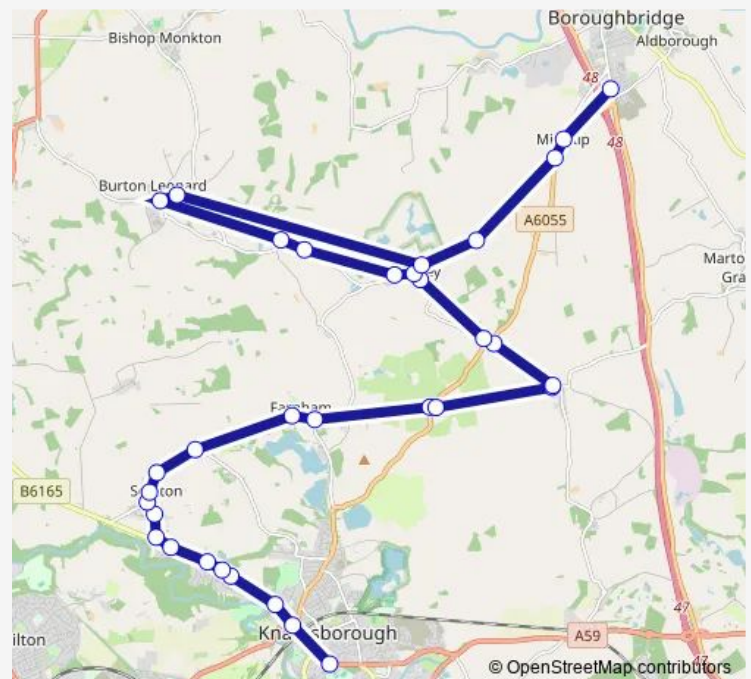

Thursday 15:35

Friday 15:35

Saturday —

Sunday —

Route info

Direction: Swimming Pool

Stops: 33

Trip Duration: 1 hour 0 min

Spellow Crescent

Highmoor Farm

The Crown

The White Swan

Ashbourne Road

Direction

Ashbourne Road — Swimming Pool

39 stops

Friday 07:30

Saturday —

Sunday —

Route info

Direction: Ashbourne Road

Stops: 39

Trip Duration: 1 hour 5 min

Poplar Green