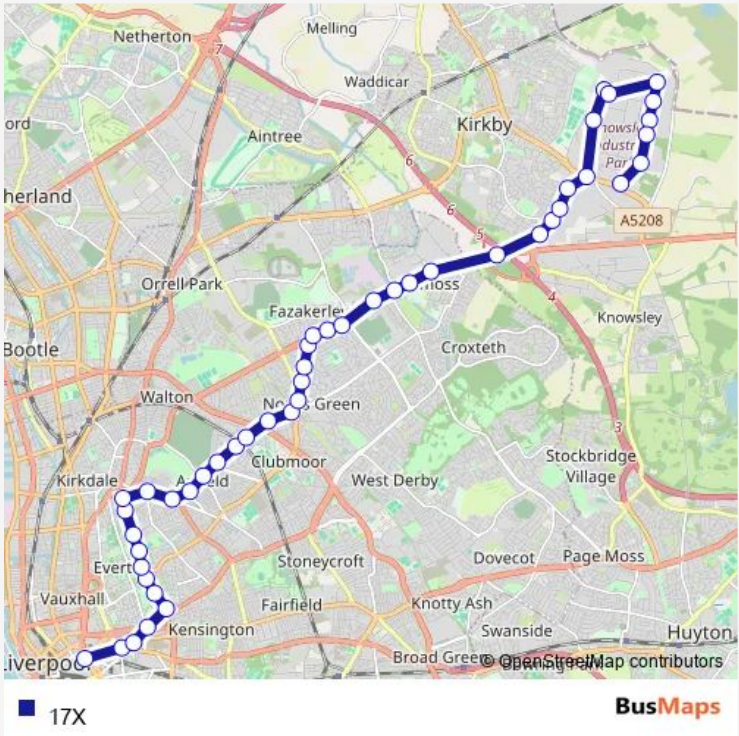

Bus 17X Liverpool ONE Bus Station - Kirkby Civic Centre

[Go to website](#)

**Direction**  
 Queen Square Bus Station — Admin Road  
 47 stops  
[Open route schedule](#)

- Queen Square Bus Station
- Greek Street
- Gildart Street
- Shaw Street
- Brunswick Road
- Plumpton Street
- Lloyd Close
- Jasmin Close
- Hamilton Road
- Northumberland Terrace
- Penrose Street
- Staffordshire Close
- Blessington Road
- Liverpool FC
- Anfield Road
- Priory Road
- Bidston Road
- Ayrshire Road
- Cherry Lane
- Ricahrd Kelly Drive
- Daneville Road

Route schedule  
 Queen Square Bus Station — Admin Road

Monday	04:55-05:55
Tuesday	04:55-05:55
Wednesday	04:55-05:55
Thursday	04:55-05:55
Friday	04:55-05:55
Saturday	04:55
Sunday	04:55

Route info  
 Direction: Queen Square Bus Station  
 Stops: 47  
 Trip Duration: 0 hour 50 min

Strawberry Road

Parthenon Drive

Gable View

Faversham Road

Landford Avenue

Scargreen Avenue

Lower Lane

Showcase Cinema