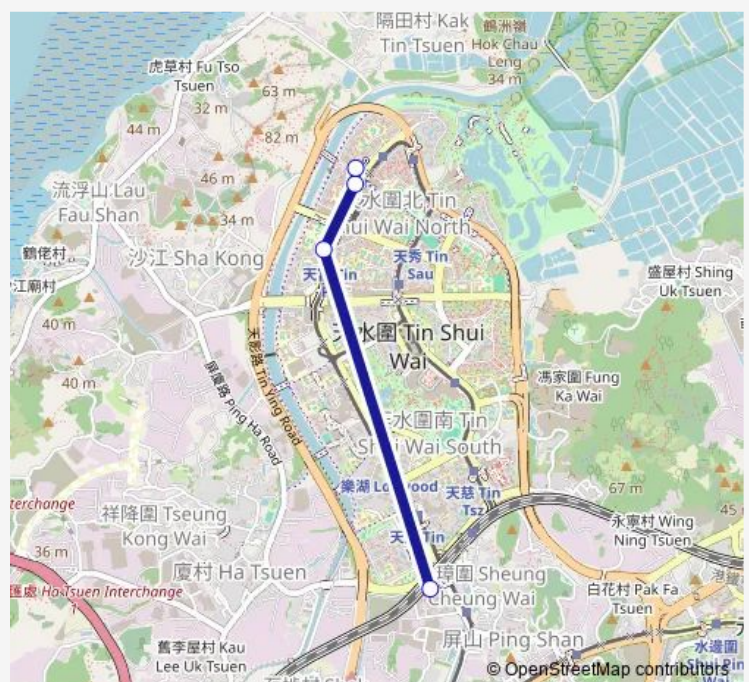

Bus K76 TIN Heng - TIN Shui WAI Station

[Go to website](#)

Direction

[Kmb] TIN Heng Estate BUS Terminus[[Lrtfeeder] TIN Heng — [Ctb] TIN Shui WAI Station[[Kmb] TIN Shui WAI Station BUS Terminus[[Lrtfeeder] TIN Shui WAI Station

5 stops

[Open route schedule](#)

[Kmb] TIN Heng Estate BUS Terminus[[Lrtfeeder] TIN Heng

[Ctb] YAT TAM House TIN YAT Estate, TIN Shui Road[[Kmb] YAT TAM House TIN YAT Estate[[Lrtfeeder] YAT TAM House, TIN YAT Estate[[Lwb] YAT TAM House TIN YAT Estate

[Ctb] YAN FU House TIN FU Court, TIN Shui Road[[Kmb] YAN FU House TIN FU Court[[Lrtfeeder] YAN FU House, TIN FU Court[[Lwb] YAN FU House TIN FU Court

[Ctb] TIN Shing Court, Ping HA Road[[Kmb] TIN Shui WAI Station[[Lrtfeeder] TIN Shing Court (MTR TIN Shui WAI Station))[[Lwb] TIN Shui WAI Station[[Nlb] TIN Shing Court

[Ctb] TIN Shui WAI Station[[Kmb] TIN Shui WAI Station BUS Terminus[[Lrtfeeder] TIN Shui WAI Station

Route schedule

[Kmb] TIN Heng Estate BUS Terminus[[Lrtfeeder] TIN Heng — [Ctb] TIN Shui WAI Station[[Kmb] TIN Shui WAI Station BUS Terminus[[Lrtfeeder] TIN Shui WAI Station

Monday	06:00-22:44
Tuesday	06:00-22:44
Wednesday	06:00-22:44
Thursday	06:00-22:44
Friday	06:00-22:44
Saturday	06:00-22:48
Sunday	06:00-22:43

Route info

Direction: [Kmb] TIN Heng Estate BUS Terminus[[Lrtfeeder] TIN Heng

Stops: 5

Trip Duration: 0 hour 18 min

■ K76 — TIN Heng - TIN Shui WAI Station