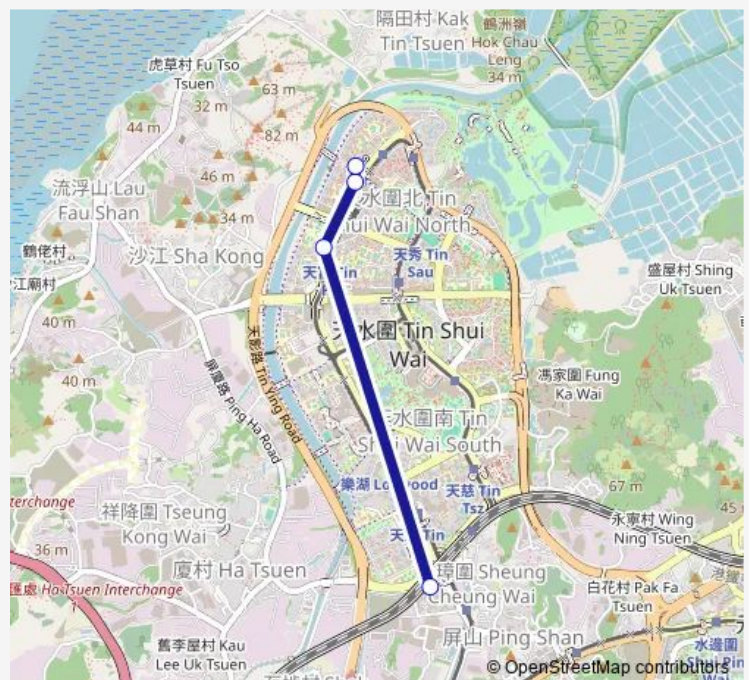

[Ctb] TIN Shui WAI Station - Ping YAN Court[[Kmb] TIN Shui WAI Station BUS Terminus[[Lrtfeeder] TIN Shui WAI Station

Route schedule

[Kmb] TIN Heng Estate BUS Terminus[[Lrtfeeder] TIN Heng — [Ctb] TIN Shui WAI Station - Ping YAN Court[[Kmb] TIN Shui WAI Station BUS Terminus[[Lrtfeeder] TIN Shui WAI Station

Monday 06:00-22:44

Tuesday 06:00-22:44

Wednesday 06:00-22:44

Thursday 06:00-22:44

Friday 06:00-22:44

Saturday 06:00-22:48

Sunday 06:00-22:43

Route info

Direction: [Kmb] TIN Heng Estate BUS Terminus[[Lrtfeeder] TIN Heng

Stops: 5

Trip Duration: 0 hour 18 min

Direction

[Ctb] TIN Shui WAI Station - Ping YAN Court[[Kmb] TIN Shui WAI Station BUS Terminus][Lrtfeeder] TIN Shui WAI Station — [Kmb] TIN Heng Estate BUS Terminus][Lrtfeeder] TIN Heng