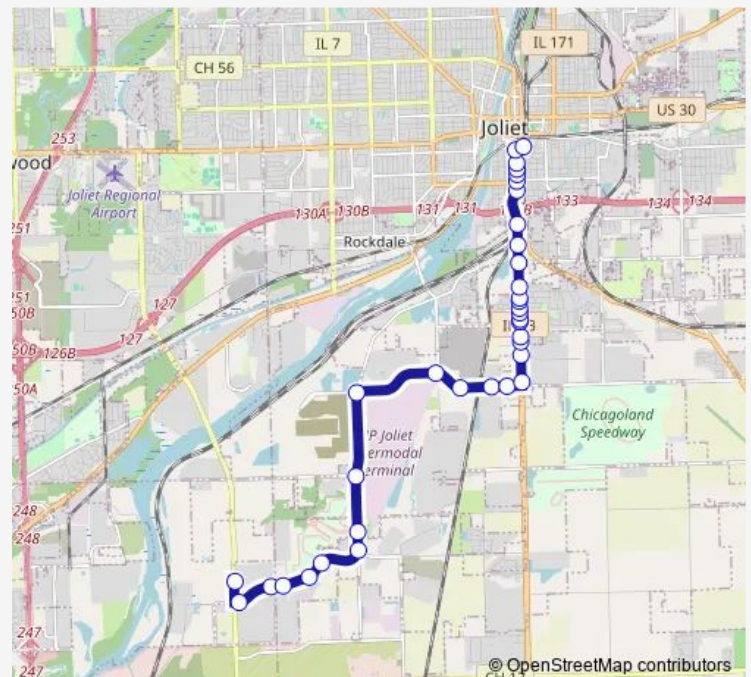

Thursday 15:12

Friday 15:12

Saturday —

Sunday —

Route info

Direction: Vetter Rd Turnaround

Stops: 35

Trip Duration: 0 hour 22 min

512 — Joliet - Centerpoint

Chicago/Keuka

Chicago St & Zarley Blvd/Zarley Rd

Chicago St & Redbud Dr

Chicago St & Old Elm Rd

Chicago St & Mills Rd

Chicago/Doris

Chicago/Patterson

Chicago/5th

Chicago/Mcdonough/4th

Chicago/Spruce Slip

Chicago/3rd

Chicago/Osgood

Chicago/Marion

Pace Transit Center Bay L

Direction

Pace Transit Center Bay L — Vetter Rd Turnaround

40 stops

[Open route schedule](#)

Pace Transit Center Bay L

Ottawa/Marion

Ottawa/Chicago

Chicago/Osgood

Chicago/Wallace