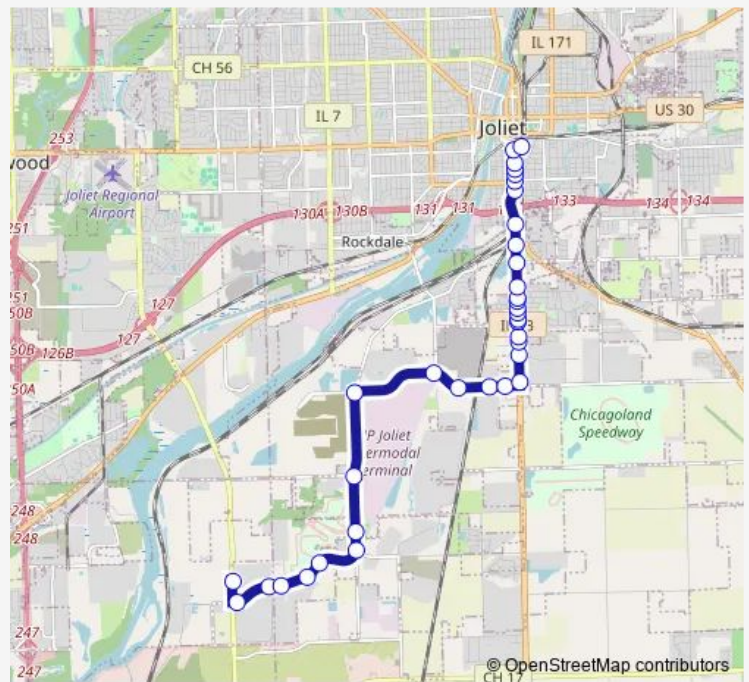

Bus 512 Joliet - Centerpoint

[Go to website](#)

Direction
 Vetter Rd Turnaround — Pace Transit Center Bay L
 35 stops
[Open route schedule](#)

- Vetter Rd Turnaround
- Centerpoint & Baseline
- Centerpoint Way & Logistics Dr
- Centerpoint Way & Cedar Creek Dr
- 2050 Centerpoint Way
- 1700 Centerpoint Way
- Centerpoint Way & Millsdale Rd
- 3750 Centerpoint Way
- Centerpoint Way & Schweizer Rd
- Centerpoint Way & Laraway Rd
- Laraway/Brandon
- Laraway/Vulcan Quarry
- Laraway/Laraway School
- Laraway/Stone City
- Rt. 53/Laraway
- Chicago St & Emerald Dr
- Chicago St & Pheasant Run Rd
- Chicago St & Bradford Rd
- Chicago/Girard
- Chicago/Zurich
- Chicago St & Louis Rd

Route schedule

Vetter Rd Turnaround — Pace Transit Center Bay L

Monday	15:12
Tuesday	15:12
Wednesday	15:12
Thursday	15:12
Friday	15:12
Saturday	—
Sunday	—

Route info

Direction: Vetter Rd Turnaround
 Stops: 35
 Trip Duration: 0 hour 22 min

Chicago/5th

Chicago/Mcdonough/4th

Chicago/Spruce Slip

Chicago/3rd

Chicago/Osgood

Chicago/Marion

Pace Transit Center Bay L

Direction

Pace Transit Center Bay L — Vetter Rd Turnaround

40 stops

[Open route schedule](#)

Pace Transit Center Bay L

Ottawa/Marion

Ottawa/Chicago

Chicago/Osgood

Chicago/Wallace