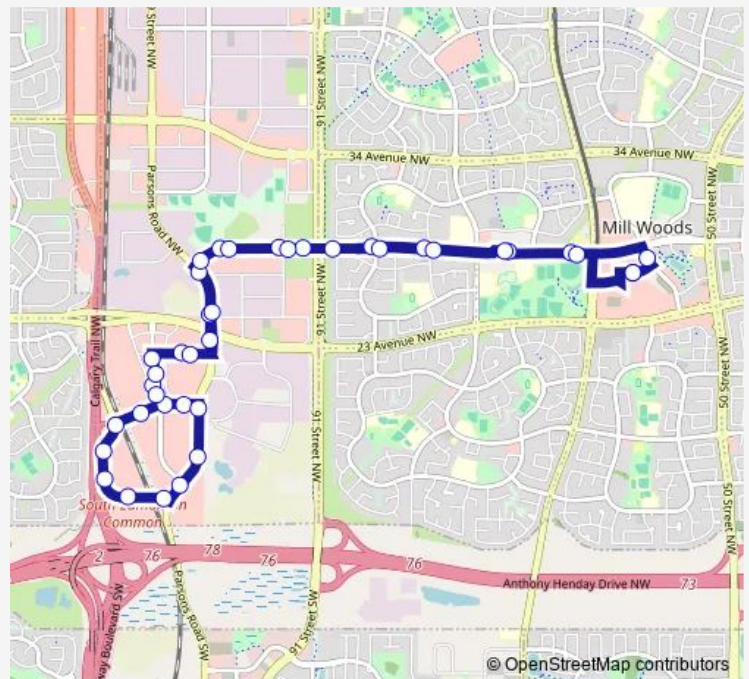

67 Street & 28 Avenue

Lakewood 3007

79 Street & 28 Avenue

Lakewood Road W & 28 Avenue

91 Street & 28 Avenue

92 Street & 28 Avenue

96 Street & 28 Avenue

Parsons Road & 28 Avenue

Parsons Road & 25 Avenue

Parsons Road & 23 Avenue

Parsons Road & 21 Avenue

99 Street & 21 Avenue

99 Street & 20 Avenue

99 Street & 19 Avenue

Parsons Road & 19 Avenue

Parsons Road & 19 Avenue

Parsons Road & 19 Avenue

99 Street & Parsons Road

Parsons Road & 13 Avenue

Route schedule

Mill Woods Transit Centre Bay L — Mill Woods Transit Centre Bay L

Monday	05:45-00:15 ⁺¹
Tuesday	05:45-00:15 ⁺¹
Wednesday	05:45-00:15 ⁺¹
Thursday	05:45-00:15 ⁺¹
Friday	05:45-00:15 ⁺¹
Saturday	05:59-23:59
Sunday	06:00-00:05 ⁺¹

Route info

Direction: Mill Woods Transit Centre Bay L

Stops: 39

Trip Duration: 0 hour 37 min

512 — Mill Woods - South Edmonton Common

102 Street & 13 Avenue

102 Street & 15 Avenue

102 Street & 17 Avenue