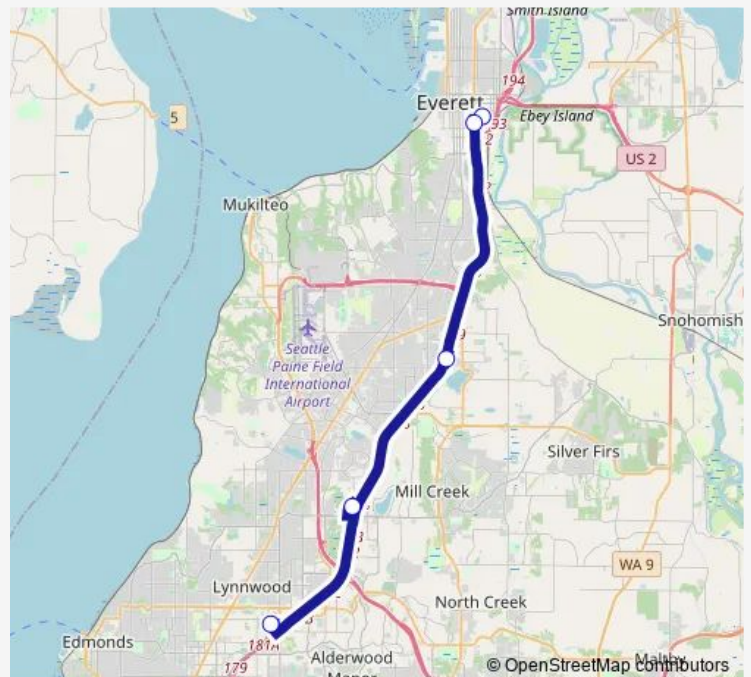

South Everett Fwy Station Bay 3

Ash Way Park & Ride Bay 1

Lynnwood City Center Station Bay D2

Mountlake Terrace Fwy Station Bay 6

Northgate Station

Route schedule

Everett Station Bay C1 — Northgate Station

Monday 03:55-23:25

Tuesday 03:55-23:25

Wednesday 03:55-23:25

Thursday 03:55-23:25

Friday 03:55-23:25

Saturday 03:55-23:25

Sunday 04:22-22:28

Route info

Direction: Everett Station Bay C1

Stops: 7

Trip Duration: 0 hour 39 min

512 — Everett - Northgate Station

Direction

SODO Busway & S Royal Brougham Way — Everett Station

16 stops

[Open route schedule](#)

SODO Busway & S Royal Brougham Way

Route info

Direction: SODO Busway & S Royal Brougham Way

Stops: 16

Trip Duration: 1 hour 6 min

Direction

Lynnwood City Center Station Bay D4 — Hewitt Ave & Virginia Ave

9 stops

[Open route schedule](#)