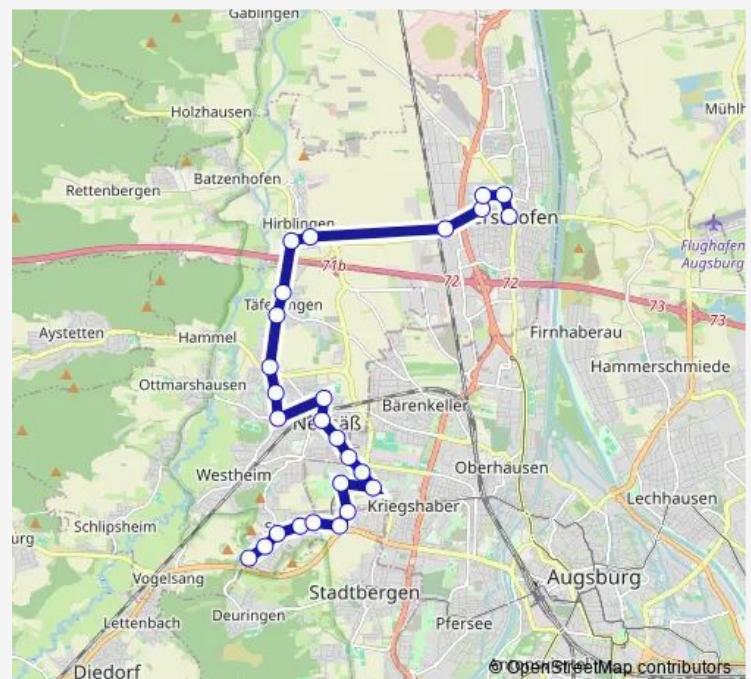

Hirblingen, Süd

Hirblingen, Ost

Gersthofen

Route schedule

Steppach, West — Gersthofen, Strasser

Monday 07:53

Tuesday 07:53

Wednesday 07:53

Thursday 07:53

Friday 07:53

Saturday —

Sunday —

Route info

Direction: Steppach, West

Stops: 23

Trip Duration: 0 hour 41 min

512

BusMaps

Gersthofen, Isa

Gersthofen, Strasser

Direction

Gersthofen, Strasser — Steppach, West

23 stops

[Open route schedule](#)

Route info

Direction: Gersthofen, Strasser

Stops: 23

Trip Duration: 0 hour 38 min

Direction

Stadtbergen, Augsburg West P+R — Gersthofen, Schulzentrum

20 stops

[Open route schedule](#)