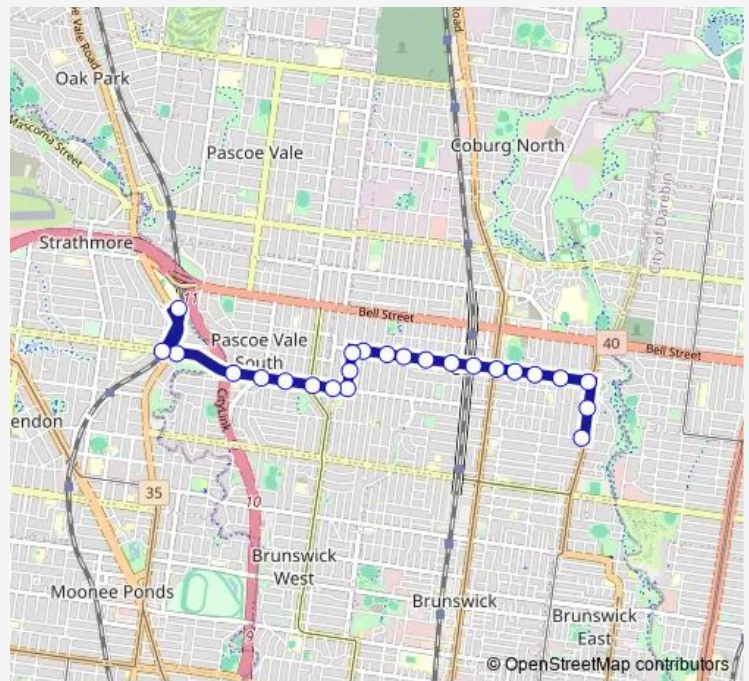

Friday 07:05-18:57

Saturday 07:50-13:25

Sunday —

Route info

Direction: Strathmore Railway Station/Woodlands St (Strathmore)

Stops: 24

Trip Duration: 0 hour 20 min

512 — East Coburg - Strathmore Station

Harding St/Huntington Gr (Coburg)

Carlisle St/Huntington Gr (Coburg)

Nicholson St/Rennie St (Coburg)

Direction

Nicholson St/Rennie St (Coburg) — Strathmore Railway Station/Woodlands St (Strathmore)

24 stops

Monday 06:45-18:36

Tuesday 06:45-18:36

Wednesday 06:45-18:36

Thursday 06:45-18:36

Friday 06:45-18:36

Saturday 08:10-13:45

Sunday —

Route info