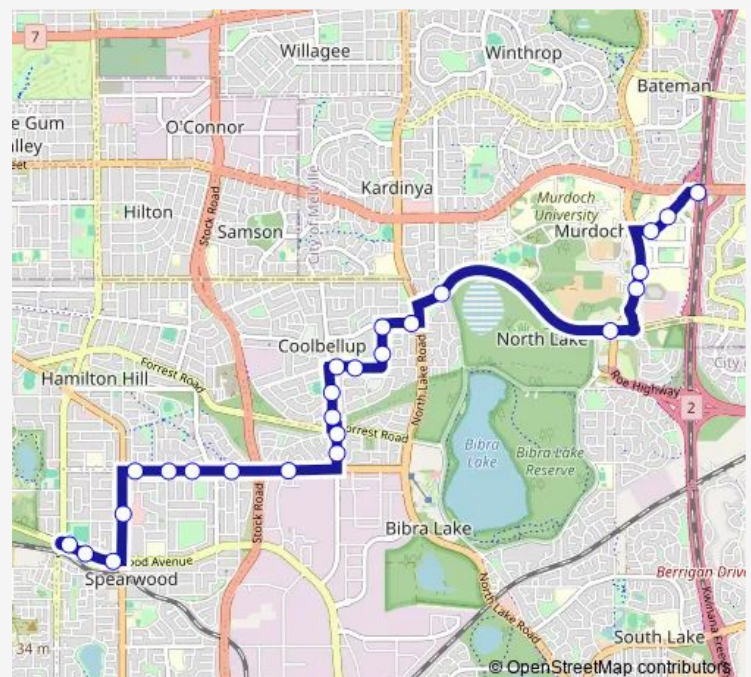

Thursday 06:54-18:24

Friday 06:54-18:24

Saturday —

Sunday —

Route info

Direction: Murdoch Stn Stand 2

Stops: 48

Trip Duration: 0 hour 54 min

Phoenix Rd Before Rockingham Rd

Rockingham Rd - Phoenix Shopping Ctr

Spearwood Av After Rockingham Rd

Spearwood Av After Adela Pl

Hamilton Rd After Spearwood Ave

Hamilton Rd After Entrance Rd

Ocean Rd After Sumich Gdn