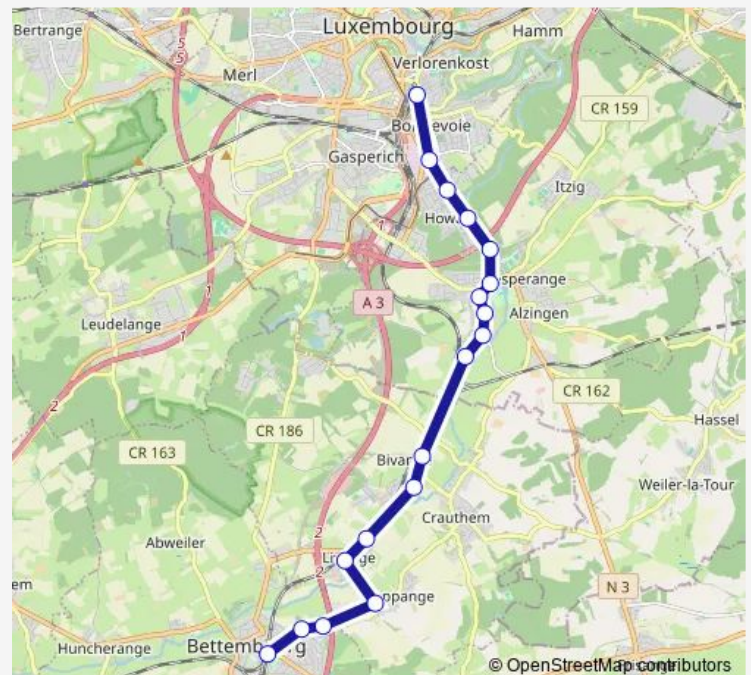

### Direction

Luxembourg, Gare Rocade — Bettembourg, Gare routière

18 stops

[Open route schedule](#)

Luxembourg, Gare Rocade

Bonnevoie, Lycée Bouneweg Pe

Howald, Jhangeli

Howald, Am Houwaldsbierg

Livange, Geespelt

Livange, Am Duerf

Peppange, Duerfplaz

Bettembourg, Peppenger Schleid

Bettembourg, Am Dräieck

Bettembourg, Gare routière

### Route schedule

Luxembourg, Gare Rocade — Bettembourg, Gare routière

Monday 05:20-23:20

Tuesday 05:20-23:20

Wednesday 05:20-23:20

Thursday 05:20-23:20

Friday 05:20-23:20

Saturday 05:20-23:20

### Route info

Direction: Luxembourg, Gare Rocade

Stops: 18

Trip Duration: 0 hour 26 min

512