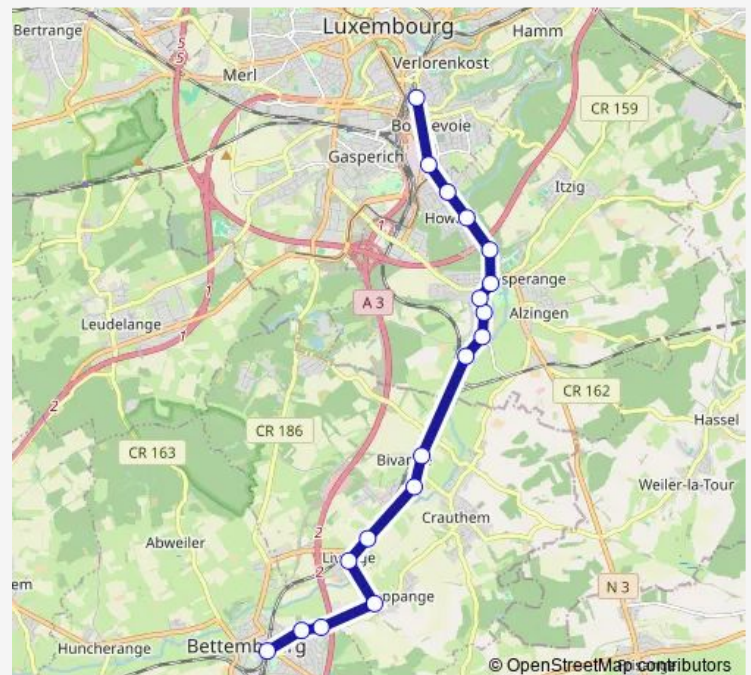

Route schedule

Bettembourg Gare Zone C — LUX Gare, Rocade quai 3

Monday 05:25-23:25

Tuesday 05:25-23:25

Wednesday 05:25-23:25

Thursday 05:25-23:25

Friday 05:25-23:25

Saturday 05:25-23:25

Sunday 07:25-23:25

Route info

Direction: Bettembourg Gare Zone C

Stops: 18

Trip Duration: 0 hour 27 min

512

Direction

LUX Gare, Rocade quai 6 — Bettembourg Gare Zone C

18 stops

[Open route schedule](#)

LUX Gare, Rocade quai 6

LUX Bonnevoie, Lycée Bouneweg PE Quai 1

Howald, Jhangeli

Howald, Am Houwaldsbierg

Hesperange, Wollefsmillen

Hesperange, Sprëtzenhaus

Wednesday 05:20-23:20

Thursday 05:20-23:20

Friday 05:20-23:20

Saturday 05:20-23:20

Sunday 08:20-22:20

Route info

Direction: LUX Gare, Rocade quai 6

Stops: 18