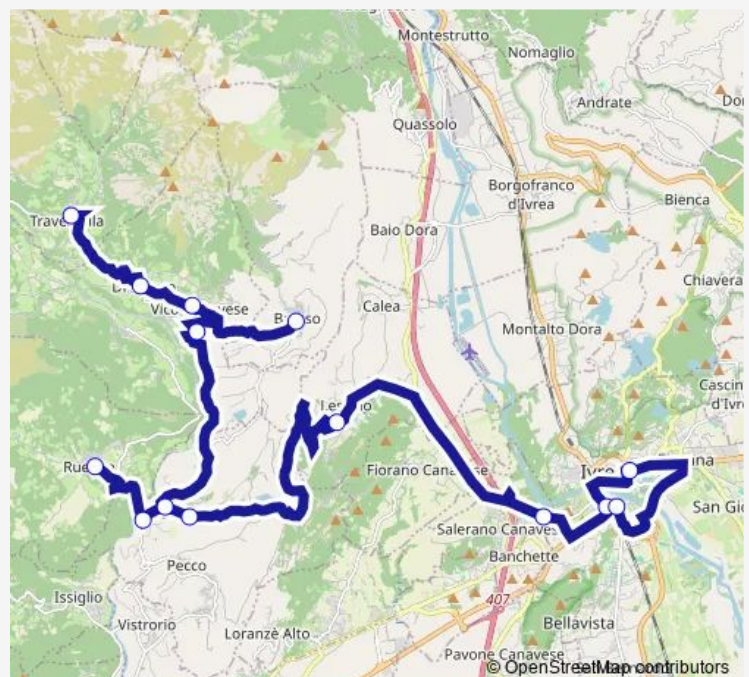

Vistrorio - Bivio

Issiglio

Issiglio Ponte - Incrocio SP 61 - SP 61 Dir

Vidracco

Baldissero Canavese

Bettolino

Pramonico

Baraccone

Quagliuzzo

Parella

Colleretto Giacosa

Route schedule

Traversella — Ivrea - Movicentro

Monday 08:30-14:55

Tuesday 08:30-14:55

Wednesday 08:30-14:55

Thursday 08:30-14:55

Friday 08:30-14:55

Saturday 08:30-14:55

Sunday —

Route info

Direction: Traversella

Stops: 24

Trip Duration: 1 hour 12 min

512 — Traversella-Ivrea (CM Valchiusella)

Campana

Samone

Ivrea - Movicentro

Direction

Ivrea - Movicentro — Traversella

25 stops

[Open route schedule](#)