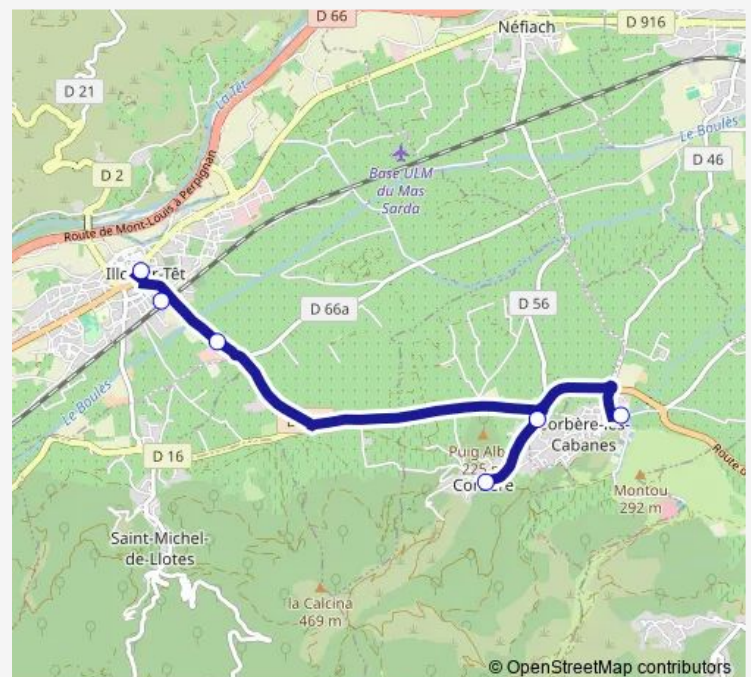

Wednesday 08:50-17:05

Thursday 08:50-17:05

Friday 08:50-17:05

Saturday —

Sunday —

Route info

Direction: Ille-SUR-TÊT - Foiral

Stops: 6

Trip Duration: 0 hour 10 min

512 — Corbere - Perpignan

Direction

Perpignan - Gare Routière Bd St Assisclé — Corbère - Mairie

5 stops

[Open route schedule](#)

Perpignan - Gare Routière Bd St Assisclé

SAINT-MICHEL-DE-LLOTES - RP D16

Thursday 17:30-18:30

Friday 17:30-18:30

Saturday —

Sunday —

Route info

Direction: Perpignan - Gare Routière Bd St Assisclé

Stops: 5

Trip Duration: 0 hour 45 min

Friday 06:35

Saturday —

Sunday —

Route info

Direction: Corbère - Mairie

Stops: 6

Trip Duration: 0 hour 45 min

Direction