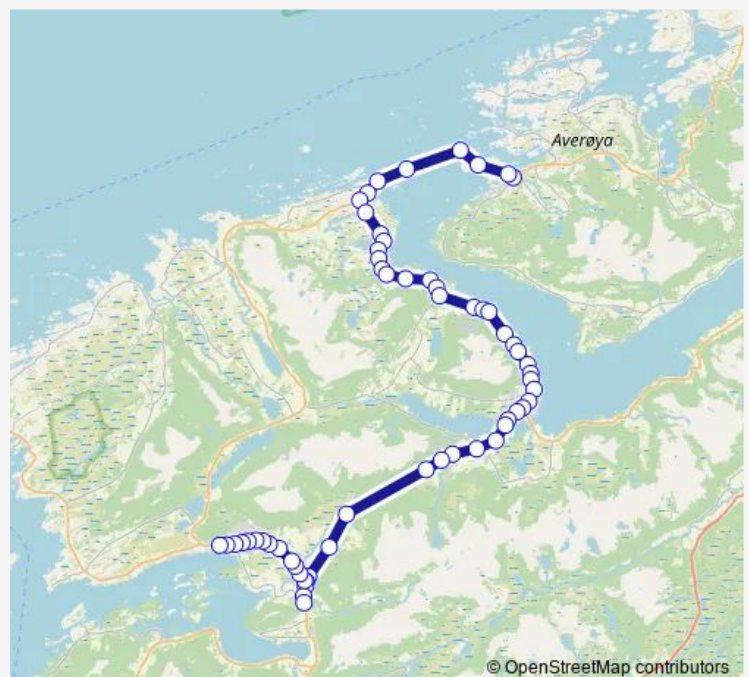

Regional Bus Service 512 Eide-Elnesvågen

[Go to website](#)

Direction

Elnesvågen skolesenter — Kårvåg Atlanterhavsvegen

58 stops

[Open route schedule](#)

Elnesvågen skolesenter

Elnesvågen

Haukås skole

Dalset

Dale

Dale Bruk

Myrbostadbrua

Myrbostad kyrkje

Løken

Damhaugen

Moabrua

Moen

Rødalkrysset

Syltebrua

Sylte skule

Moen

Litleåsen

Syltesetra

Stølen

Trollkyrkja

Brandsæter sør

Route schedule

Elnesvågen skolesenter — Kårvåg Atlanterhavsvegen

Monday 10:55-22:25

Tuesday 10:55-22:25

Wednesday 10:55-22:25

Thursday 10:55-22:25

Friday 10:55-22:25

Saturday —

Sunday —

Route info

Direction: Elnesvågen skolesenter

Stops: 58

Trip Duration: 0 hour 55 min

■ 512 — Eide-Elnesvågen

BusMaps