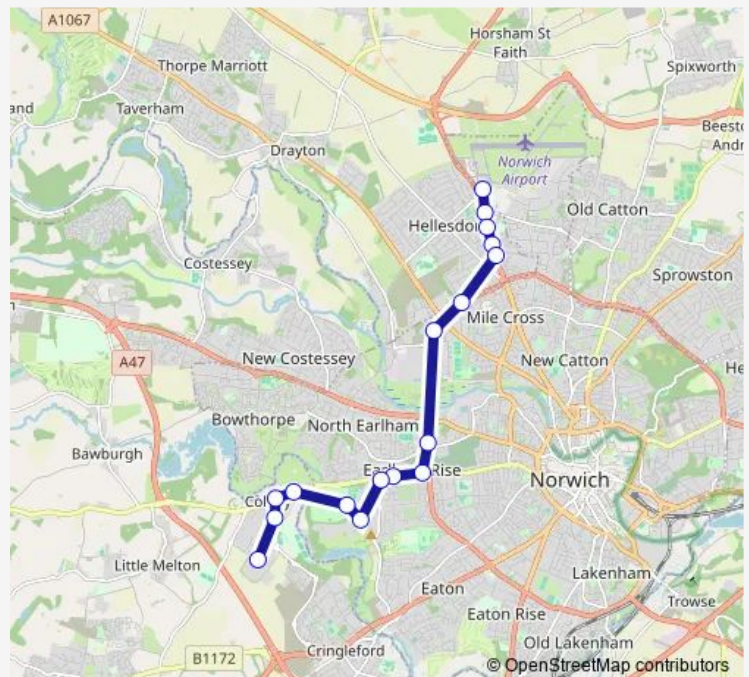

Thursday 06:45-07:45

Friday 06:45-07:45

Saturday 06:45-07:45

Sunday 06:45-07:45

Route info

Direction: Forecourt

Stops: 13

Trip Duration: 0 hour 25 min

Old Watton Road

Enterprise Centre

University Drive

The Avenues

Fiveways Bus Shelter

Beverley Road

Henderson Road

American Golf

Trip Duration: 0 hour 27 min

Direction

Airport Park & Ride — Forecourt

17 stops

[Open route schedule](#)

Airport Park & Ride

Tesco Express

Heath Crescent

Monday	06:15-19:15
Tuesday	06:15-19:15
Wednesday	06:15-19:15
Thursday	06:15-19:15
Friday	06:15-19:15
Saturday	06:15-19:15
Sunday	06:15-19:15

Route info

Direction: Airport Park & Ride

Stops: 17

Trip Duration: 0 hour 35 min