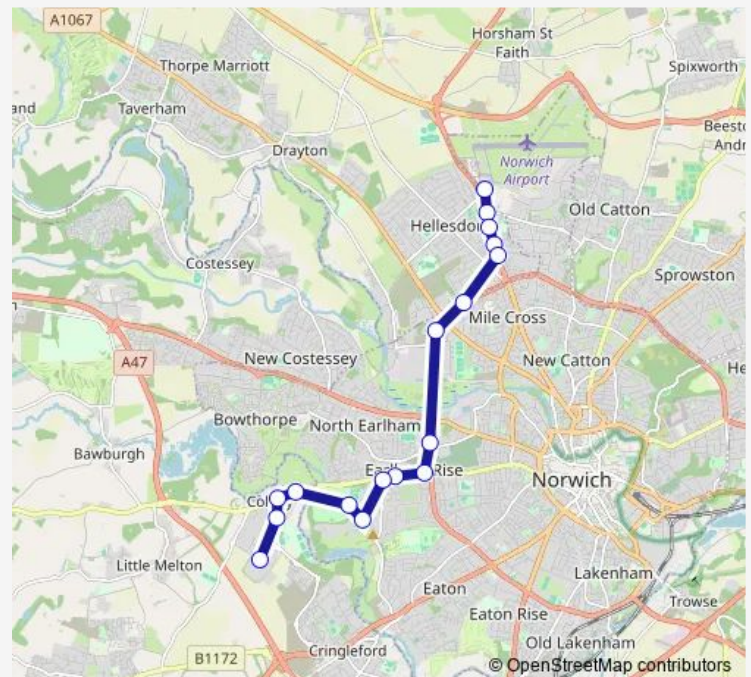

Thursday 06:45-07:45

Friday 06:45-07:45

Saturday 06:45-07:45

Sunday 06:45-07:45

Route info

Direction: Forecourt

Stops: 13

Trip Duration: 0 hour 25 min

512 — Norwich Airport Park & Ride - N&nu Hospital

Direction

Forecourt — Airport Park & Ride

15 stops

[Open route schedule](#)

Forecourt

John Innes Institute

church

Old Watton Road

Enterprise Centre

University Drive

The Avenues

Fiveways Bus Shelter

Beverley Road

Henderson Road

American Golf

Trip Duration: 0 hour 32 min

Direction

Airport Park & Ride — Forecourt

17 stops

[Open route schedule](#)

Airport Park & Ride

Tesco Express

Heath Crescent