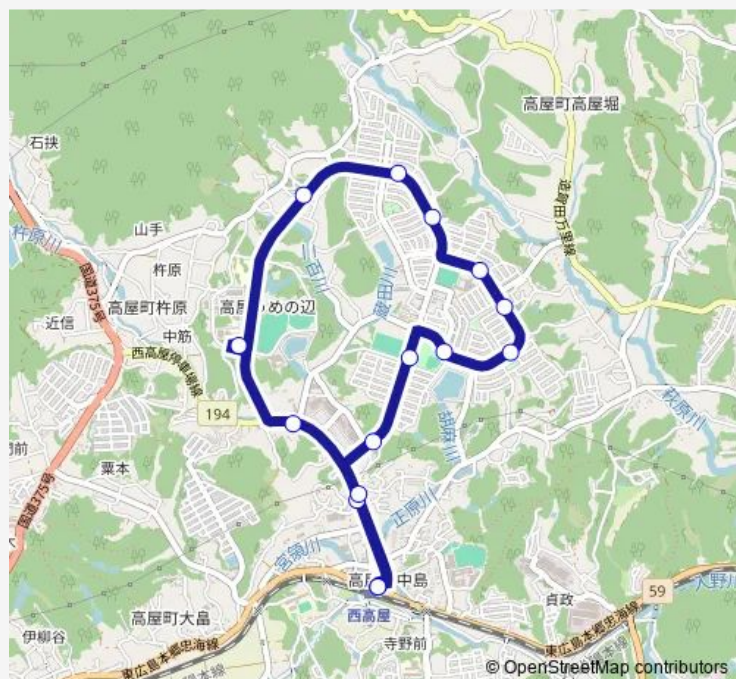

Tuesday 07:03-11:20

Wednesday 07:03-11:20

Thursday 07:03-11:20

Friday 07:03-11:20

Saturday 07:39-11:20

Sunday 08:11-10:23

Route info

Direction: 西高屋駅前

Stops: 15

Trip Duration: 0 hour 15 min

■ 高美が丘線 (循環・時計回り)

Bus time schedules and route maps are available in an offline PDF at busmaps.com. Use the busmaps.com website to see live bus times, train schedule or subway schedule, and step-by-step directions for all public transit in Higashihiroshima