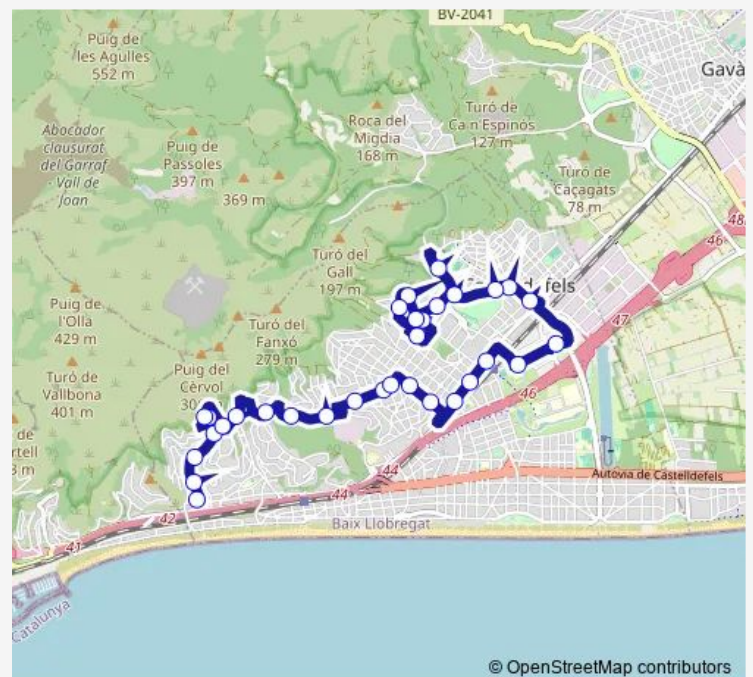

Saturday 07:00-22:00

Sunday 08:30-22:00

Route info

Direction: CEM Can Roca

Stops: 35

Trip Duration: 0 hour 32 min

© OpenStreetMap contributors

CF1 — Can Roca-El Poal

BusMaps

Av. Diagonal - Av. 311

Av. Diagonal - Av. 326

Av. 328 - Pg. Bellavista

Av. 339 - Av. 342

Pg. Bellavista - Av. 339

Plaça Bellavista

Pg. Panoràmic

Wednesday 07:00-22:00

Thursday 07:00-22:00

Friday 07:00-22:00

Saturday 07:00-22:00

Sunday 08:30-22:00

Route info

Direction: Carles Riba

Stops: 32