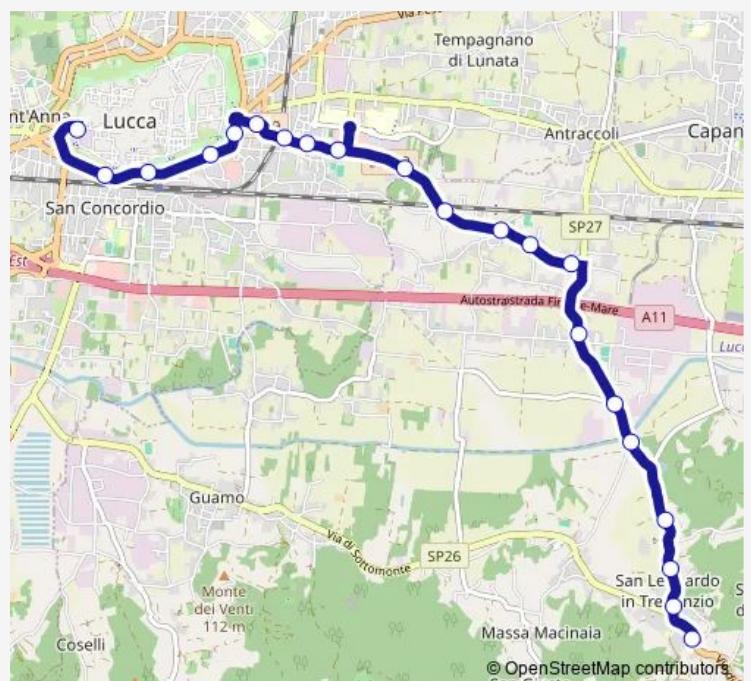

### Route info

Direction: Palatucci

Stops: 51

Trip Duration: 0 hour 45 min

E9 — Ruota-Colle C.To-S.Andrea-Carraia-Parezzana-Sorbano V-Lucca

Via Tiglio

Via Tiglio Civ.365

Via Tiglio Sc.Elem.