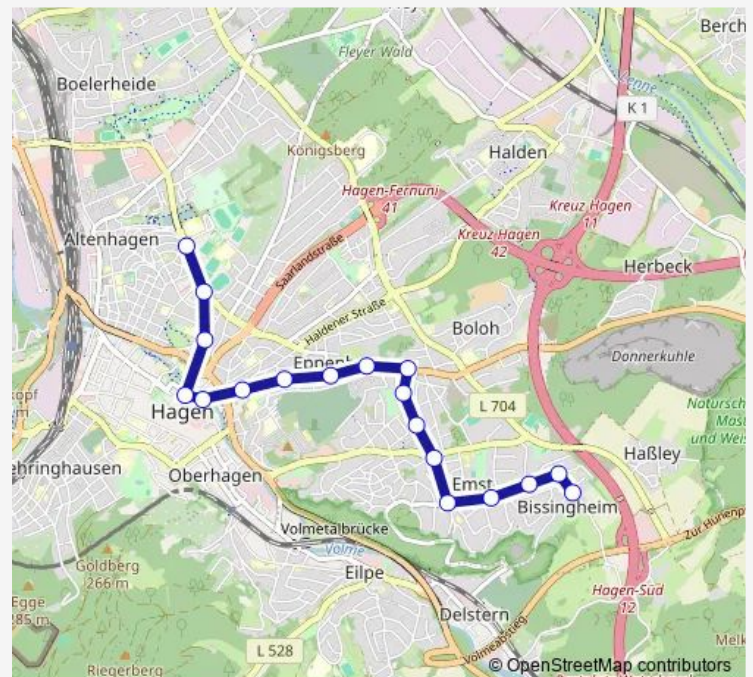

### Direction

Hagen Bissingheim — Hagen Sportpark Ischeland

18 stops

[Open route schedule](#)

Hagen Bissingheim

Hagen Köhlerweg

Hagen Max-Planck-Str.

Hagen Cunostr.

Hagen Emst Kirche

Hagen K.-E.-Osthaus-Str.

Hagen In der Luke

Hagen Steinruther Str.

Hagen Emster Str.

Hagen Eppenhauser Brunnen

Hagen Brunnenstr.

Hagen Totenhofweg

### Route schedule

Hagen Bissingheim — Hagen Sportpark Ischeland

Monday 07:16

Tuesday 07:16

Wednesday 07:16

Thursday 07:16

Friday 07:16

Saturday —

### Route info

Direction: Hagen Bissingheim

Stops: 18

Trip Duration: 0 hour 28 min

E9 Bus time schedules and route maps are available in an offline PDF at [busmaps.com](https://busmaps.com). Use the [busmaps.com](https://busmaps.com) website to see live bus times, train schedule or subway schedule, and step-by-step directions for all public transit in Hagen