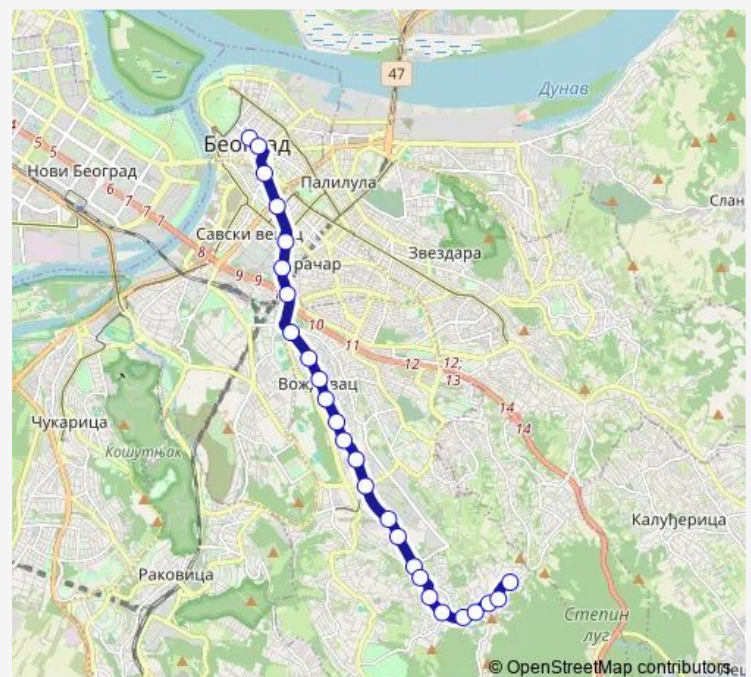

Saturday —

Sunday —

Route info

Direction: Studentski Trg

Stops: 26

Trip Duration: 0 hour 30 min

E9 — Kumodraž - Studentski Trg

Mz Kumodraž

Zemljoradnička

Kovačka

Kumodraž 1

Kumodraž

Direction

Kumodraž — Studentski Trg

27 stops

[Open route schedule](#)

Saturday —

Sunday —

Route info

Direction: Kumodraž

Stops: 27

Trip Duration: 0 hour 30 min

Trg Republike

Studentski Trg