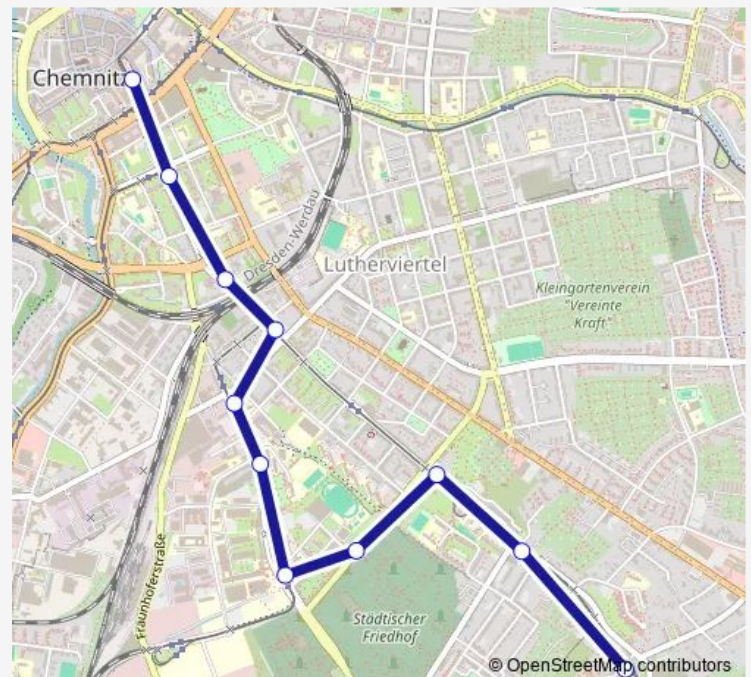

Chemnitz, Am Wartburghof

Chemnitz, TU Campus

Chemnitz, Rosenbergstr

Chemnitz, Stadlerplatz

Chemnitz, Lutherstr

Chemnitz, Bernsbachplatz

Chemnitz, Annenstr

Chemnitz, Zentralhaltestelle

Route schedule

Chemnitz, Bernsdorf — Chemnitz, Zentralhaltestelle

Monday	03:28-02:28 ⁺¹
Tuesday	03:28-02:28 ⁺¹
Wednesday	03:28-02:28 ⁺¹
Thursday	03:28-02:28 ⁺¹
Friday	03:28-02:28 ⁺¹
Saturday	03:28-02:28 ⁺¹
Sunday	03:28-02:28 ⁺¹

Route info

Direction: Chemnitz, Bernsdorf

Stops: 11

Trip Duration: 0 hour 12 min

■ N14

BusMaps

Direction

Chemnitz, Bernsdorf — Chemnitz, Zentralhaltestelle

11 stops

[Open route schedule](#)

Chemnitz, Bernsdorf

Chemnitz, Augsburg Str

Chemnitz, Wartburgstr

Chemnitz, Am Wartburghof

Chemnitz, TU Campus

Chemnitz, Rosenbergstr