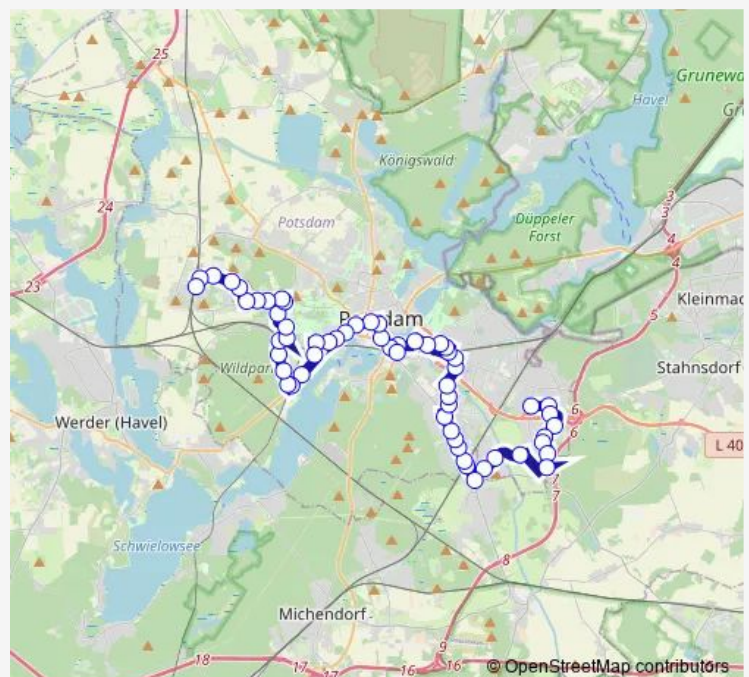

Potsdam, Robert-Baberske-Str.

Potsdam, Priesterweg

Potsdam, Am Hirtengraben

Potsdam, Marie-Juchacz-Str.

Potsdam, Trebbiner Str.

Potsdam, Drewitzer Str./Am Buchhorst

Potsdam, An der Brauerei

Bergholz-Rehbrücke, Verdistr.

### Route schedule

Potsdam, Johannes-Kepler-Platz — Potsdam, Science Park/Universität

Monday	03:02-02:02 <sup>+1</sup>
Tuesday	03:02-02:02 <sup>+1</sup>
Wednesday	03:02-02:02 <sup>+1</sup>
Thursday	03:02-02:02 <sup>+1</sup>
Friday	03:02-02:32 <sup>+1</sup>
Saturday	03:02-02:32 <sup>+1</sup>
Sunday	03:02-02:02 <sup>+1</sup>

### Route info

Direction: Potsdam, Johannes-Kepler-Platz

Stops: 59

Trip Duration: 1 hour 1 min

■ N14

BusMaps

Potsdam, Moosgarten

Potsdam, Horstweg/Großbeerenstr.