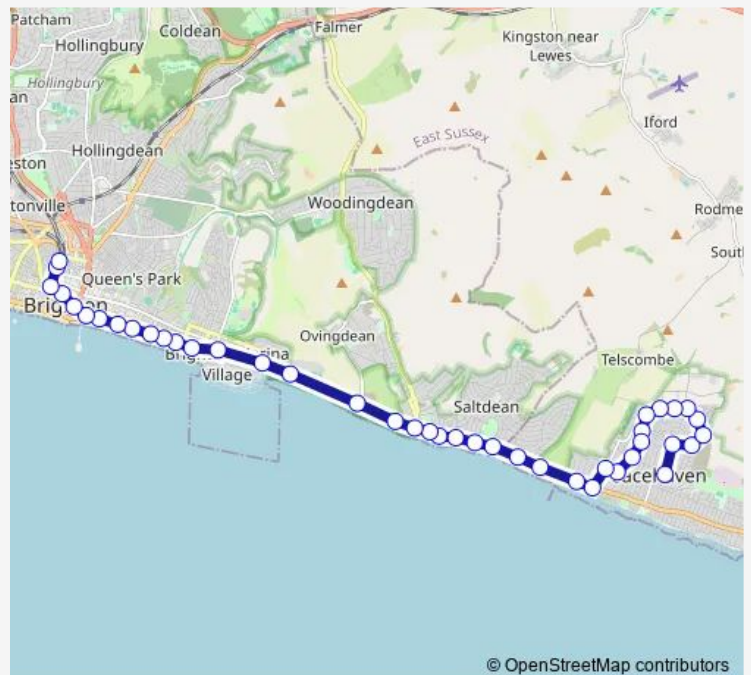

### Direction

Meridian Centre — Brighton Station

42 stops

[Open route schedule](#)

- Meridian Centre
- Annexe Stores
- Collingwood Close
- Glynn Road
- Cripps Avenue
- Roderick Avenue North
- Bretts Field
- Downs Walk
- The Martins
- Heathy Brow
- Cavendish Close
- Chatsworth Park
- Arundel Road
- St Peter's Avenue
- Telscombe Cliffs Way
- Broomfield Avenue
- Telscombe Tye
- Bannings Vale
- Saltdean Lido
- Chichester Drive West
- Cranleigh Avenue

### Route schedule

Meridian Centre — Brighton Station

Monday	—
Tuesday	01:23-02:33
Wednesday	01:23-02:33
Thursday	01:23-02:33
Friday	01:23-02:33
Saturday	01:23-02:33
Sunday	01:23-02:33

### Route info

Direction: Meridian Centre

Stops: 42

Trip Duration: 0 hour 32 min

■ N14 — Brighton - Peacehaven - Newhaven - Seaford

Chailey Avenue

Newlands Road

White Horses