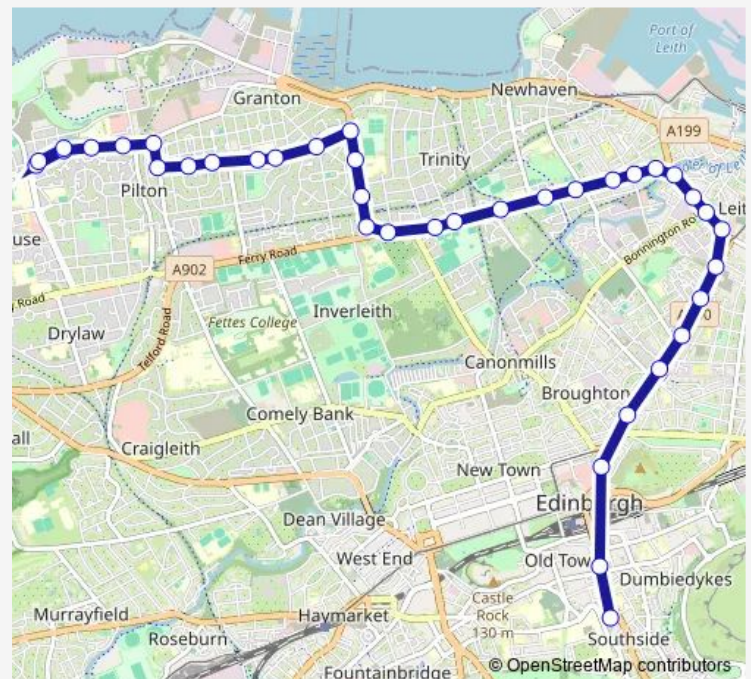

Thursday 00:43-02:43

Friday 00:43-02:43

Saturday 00:43-02:43

Sunday 00:43-02:43

Route info

Direction: Waterfront Gait

Stops: 32

Trip Duration: 0 hour 25 min

■ N14

BusMaps

Mill Lane

Cables Wynd

Kirkgate Centre

Foot of the Walk

Balfour Street

Pilrig Street

Shrubhill

Elm Row

Leith Street

South Bridge

Surgeons' Hall

Direction

Surgeons' Hall — Waterfront Gait

38 stops

Saturday 03:43

Sunday 03:43

Route info

Direction: Waterfront Gait

Stops: 29

Trip Duration: 0 hour 19 min

Balfour Street

Pilrig Street