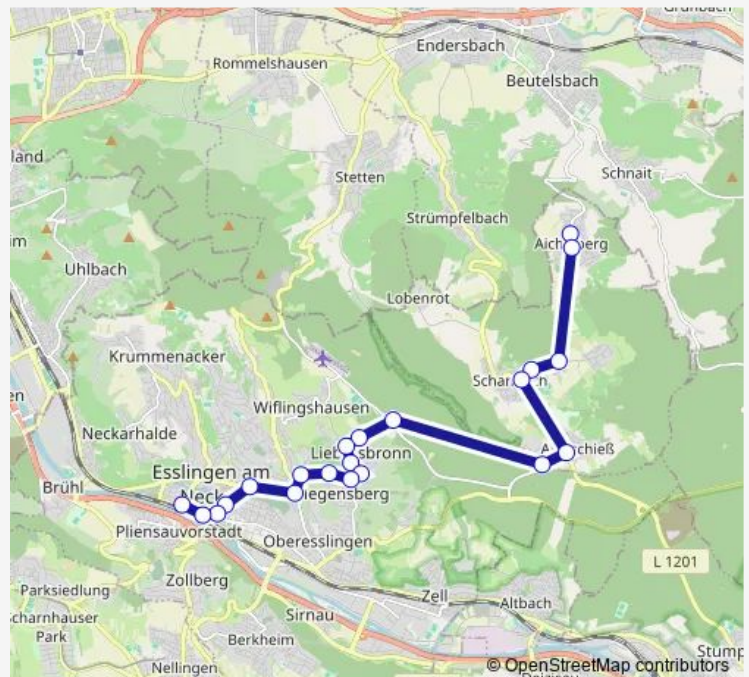

### Direction

Aichelberg Holl — Esslingen (N) Zob

21 stops

[Open route schedule](#)

Aichelberg Holl

Aichelberg Rathaus

Aichschieß Krummhardt Abzw.

Schanbach Siedlung

### Route schedule

Aichelberg Holl — Esslingen (N) Zob

Monday

—

Tuesday

—

Wednesday

—

### Route info

Direction: Aichelberg Holl

Stops: 21

Trip Duration: 0 hour 23 min

N14

BusMaps

N14 Bus time schedules and route maps are available in an offline PDF at [busmaps.com](https://busmaps.com). Use the [busmaps.com](https://busmaps.com) website to see live bus times, train schedule or subway schedule, and step-by-step directions for all public transit in Esslingen