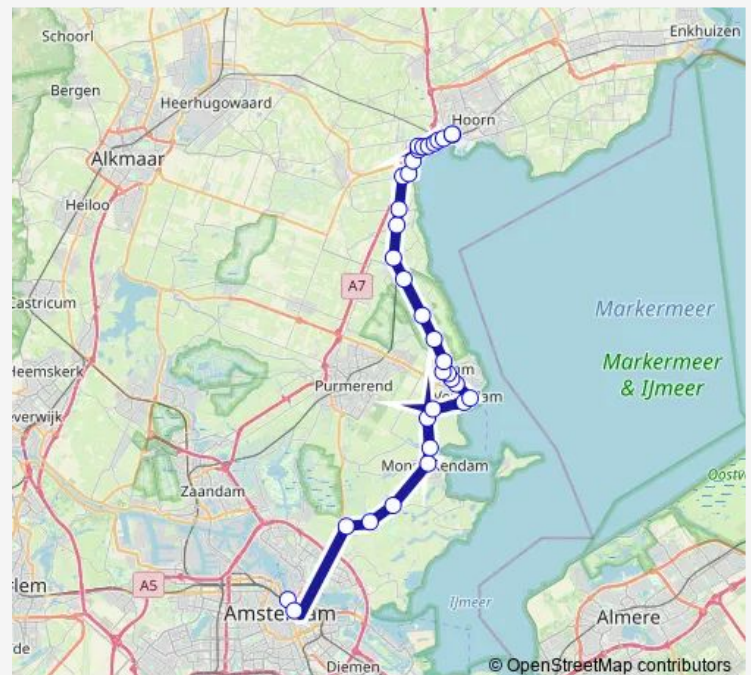

### Route schedule

Hoorn, Station — Amsterdam, Centraal Station

Monday	—
Tuesday	24:29-02:29 <sup>+1</sup>
Wednesday	03:29-02:29 <sup>+1</sup>
Thursday	03:29-02:59 <sup>+1</sup>
Friday	03:29-02:59 <sup>+1</sup>
Saturday	03:07-02:59 <sup>+1</sup>
Sunday	03:07-05:59

### Route info

Direction: Hoorn, Station

Stops: 34

Trip Duration: 0 hour 55 min

■ N14 — Amsterdam Centraal via Edam - Hoorn

BusMaps

Volendam, De Deimpt

Volendam, Volendam Centrum

Volendam, Marinapark

Katwoude, Hotel Volendam

Katwoude, De Zedde

Katwoude, Lagedijk

Monnickendam, Bernhardbrug

Broek in Waterland, Broek in Waterland

Broek in Waterland, Kruisweg

Schouw, Splitsing

## Route info

Direction: Amsterdam, Centraal Station

Stops: 34

Trip Duration: 0 hour 55 min

Hoorn, Poldermolen

Hoorn, Verfmolen

Hoorn, Korenmolen

Hoorn, Houtzaagmolen