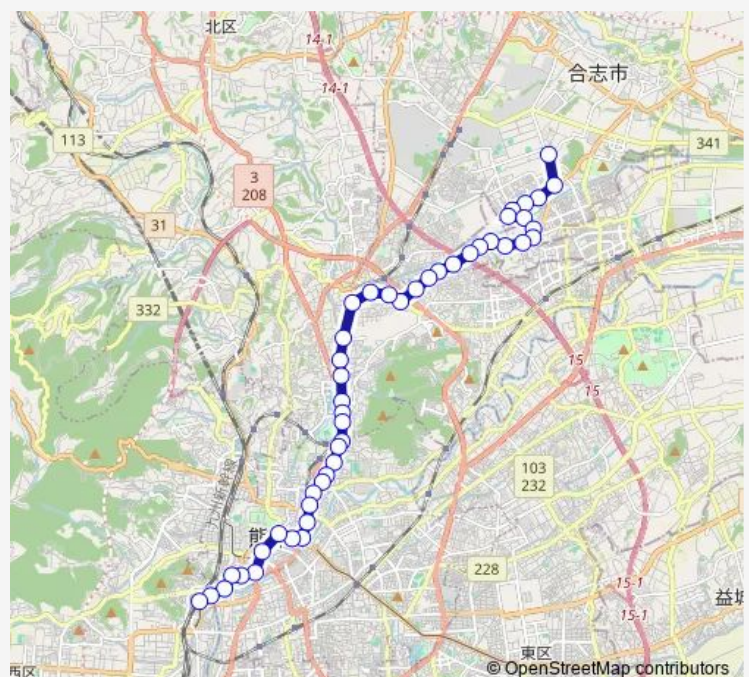

Thursday 06:54-14:44

Friday 07:54-14:44

Saturday 08:56-18:04

Sunday 08:07-20:09

Route info

Direction: 下群

Stops: 46

Trip Duration: 0 hour 53 min