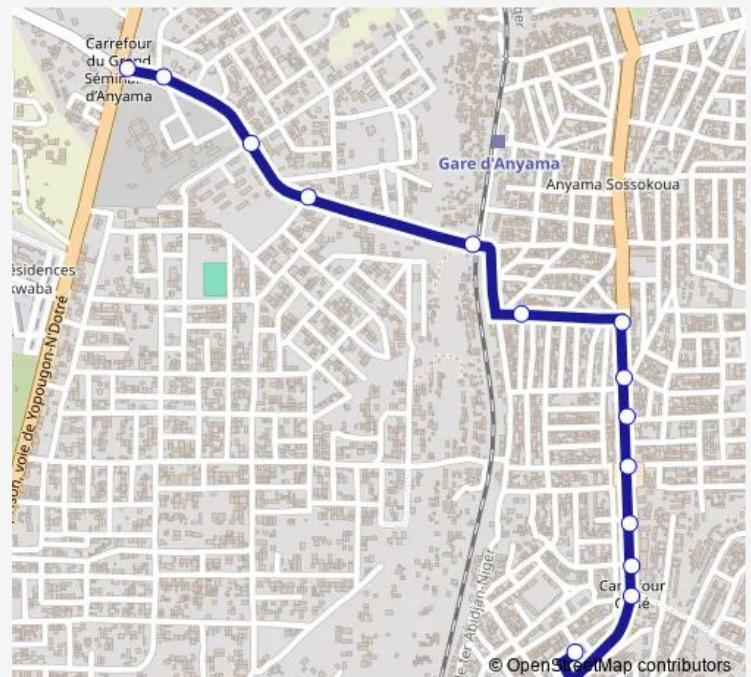

Direction

Gare d'Anyama — Terminus Séminaire

14 stops

[Open route schedule](#)

Gare d'Anyama

Carrefour Cissé

Carrefour Policier

Carrefour Zossonkoi

Carrefour Séminaire

Terminus Séminaire

Route schedule

Gare d'Anyama — Terminus Séminaire

Monday	06:00
Tuesday	06:00
Wednesday	06:00
Thursday	06:00
Friday	06:00
Saturday	06:00
Sunday	06:00

Route info

Direction: Gare d'Anyama

Stops: 14

Trip Duration: 2 hour 0 min

Direction

Terminus Seminaire — Gare d'Anyama

14 stops

[Open route schedule](#)

Terminus Seminaire

Lavage

Wednesday 06:00

Thursday 06:00

Friday 06:00

Saturday 06:00

Sunday 06:00

Route info

Direction: Terminus Seminaire

Stops: 14