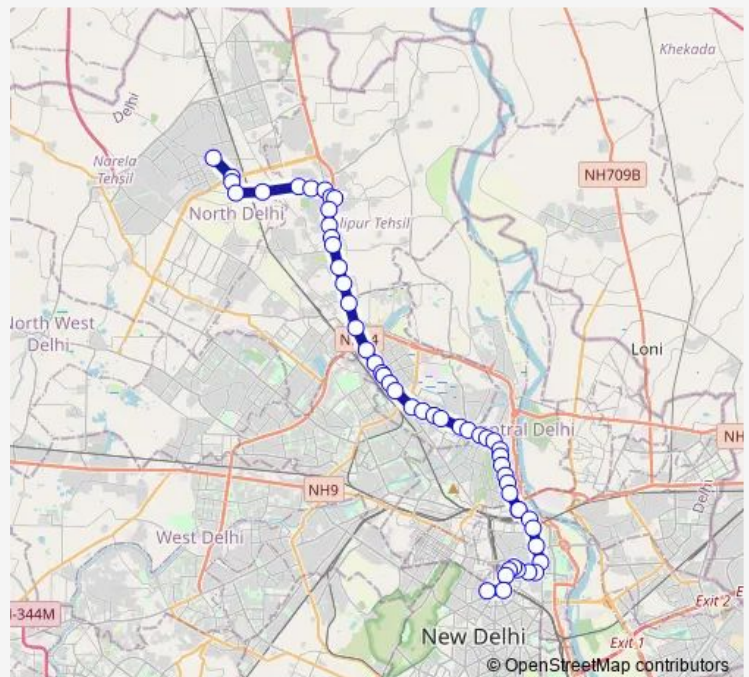

### Route schedule

Holambi Kalan JJ Colony — Shivaji Stadium Terminal

Monday 05:24-17:25

Tuesday 05:24-17:25

Wednesday 05:24-17:25

Thursday 05:24-17:25

Friday 05:24-17:25

Saturday 05:24-17:25

### Route info

Direction: Holambi Kalan JJ Colony

Stops: 53

Trip Duration: 2 hour 3 min

171down

Sarai Pipal Thala

Adarsh Nagar Metro Station

New Sabzi Mandi