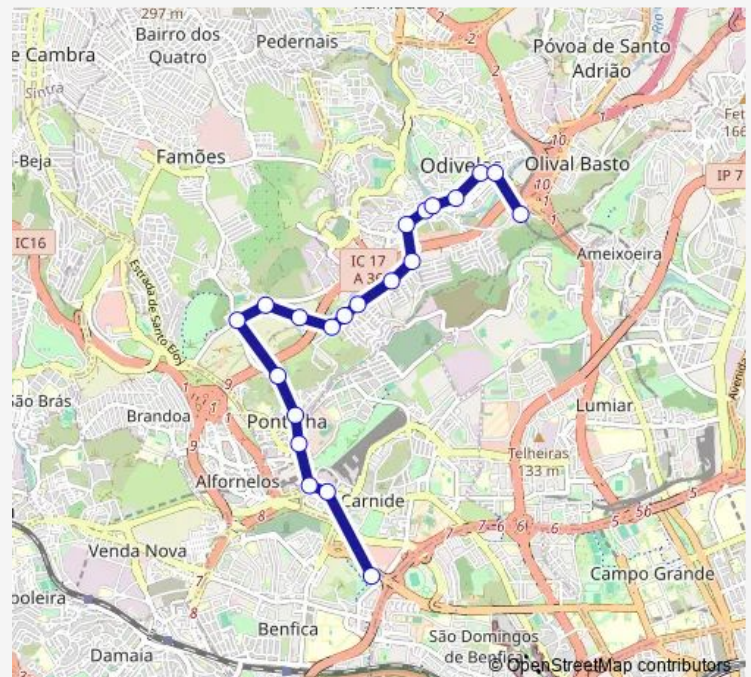

Bus 205 - Pontinha (Metro) - Sr Roubado (Metro)

[Go to website](#)

Direction

Lisboa (Colégio Militar) — Sr Roubado (Metro)

21 stops

[Open route schedule](#)

Lisboa (Colégio Militar)

Lisboa (Estrada Correia) Centro Saúde

Pontinha (Metro)

Pontinha (R Regimento Engenharia 1)

Pontinha (Pça Luís Camões) Psp

Paiã (Esc Agrícola)

Estrada Paiã (X)

Estrada Paiã (Est Serviço)

Bº Sta Maria (Ponte)

Bº Sta Maria (União Desportiva)

Bº Sta Maria 80

Serra Luz (R Padre Américo 3)

Serra Luz (R Padre Américo Fte 2)

Serra Luz (R Padre Américo 205)

Odivelas (Av D Dinis 86) (X) Serra Luz

Odivelas (Av D Dinis Lte 85)

Odivelas (Av D Dinis 77)

Odivelas (Av D Dinis 47) Mercado

Odivelas (Av D Dinis 7)

Odivelas (R Guilh Gomes Fernandes 9) Arcada

Sr Roubado (Metro)

Route schedule

Lisboa (Colégio Militar) — Sr Roubado (Metro)

Monday 05:40-20:11

Tuesday 05:40-20:11

Wednesday 05:40-20:11

Thursday 05:40-20:11

Friday 05:40-20:11

Saturday —

Sunday —

Route info

Direction: Lisboa (Colégio Militar)

Stops: 21

Trip Duration: 0 hour 28 min

205 - Pontinha (Metro) - Sr Roubado (Metro)