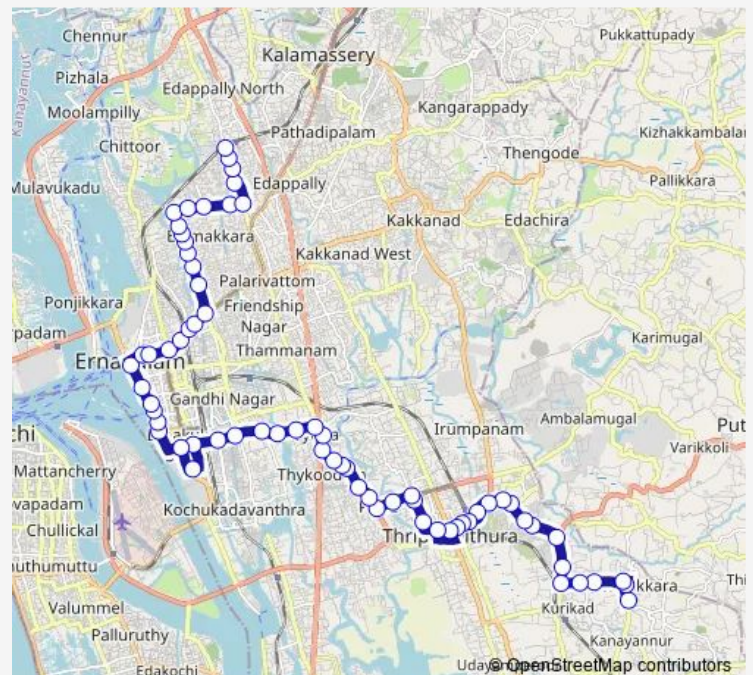

Statue Junction

Sree Venkateswara High School

Vadakkekotta

Route schedule

Chottanikkara — Ponekkara

Monday 06:00

Tuesday 06:00

Wednesday 06:00

Thursday 06:00

Friday 06:00

Saturday 06:00

Sunday 06:00

Route info

Direction: Chottanikkara

Stops: 68

Trip Duration: 1 hour 22 min