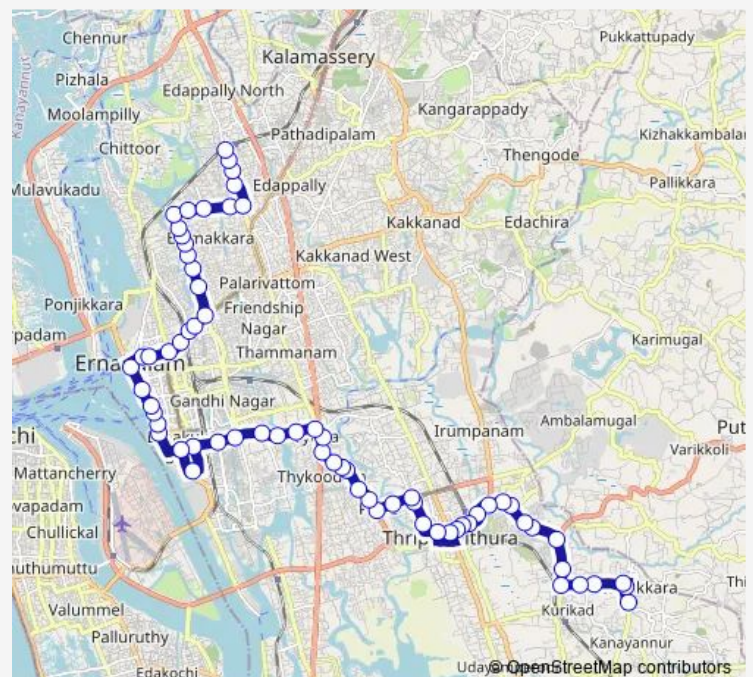

Statue Junction

Sree Venkateswara High School

Vadakkekotta

Route schedule

Chottanikkara — Ponekkara

Monday 06:00

Tuesday 06:00

Wednesday 06:00

Thursday 06:00

Friday 06:00

Saturday 06:00

Sunday 06:00

Route info

Direction: Chottanikkara

Stops: 68

Trip Duration: 1 hour 22 min