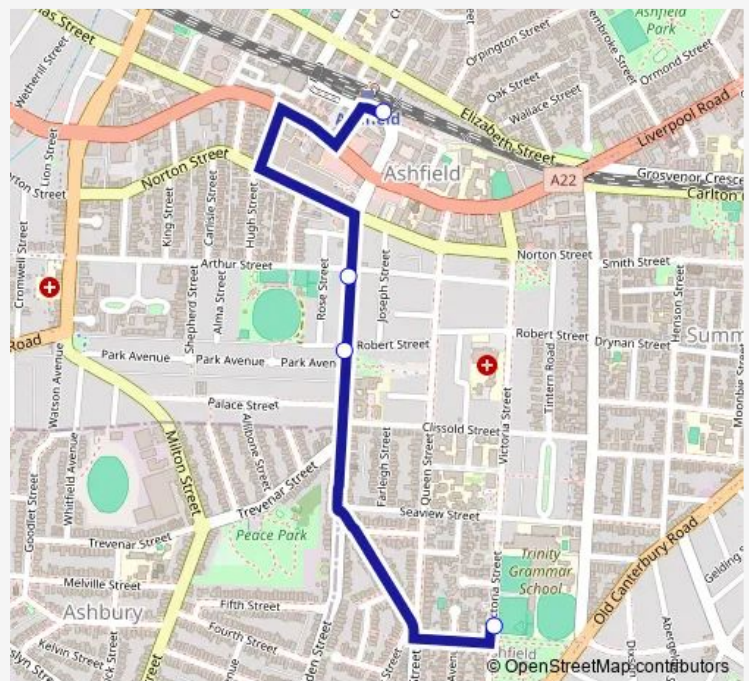

### Direction

Trinity Grammar School, Victoria St — Ashfield Station, Brown St, Stand D

4 stops

[Open route schedule](#)

Trinity Grammar School, Victoria St

Holden St Opp Robert St

Holden St At Arthur St

Ashfield Station, Brown St, Stand D

### Route schedule

Trinity Grammar School, Victoria St — Ashfield Station, Brown St, Stand D

Monday	15:53
Tuesday	15:53
Wednesday	15:53
Thursday	15:53
Friday	—
Saturday	—
Sunday	—

### Route info

Direction: Trinity Grammar School, Victoria St

Stops: 4

Trip Duration: 0 hour 8 min

### Direction

Trinity Grammar School, Victoria St — Ashfield Station, Brown St, Stand A

4 stops

[Open route schedule](#)

Trinity Grammar School, Victoria St

Holden St Opp Robert St

Holden St At Arthur St

Ashfield Station, Brown St, Stand A