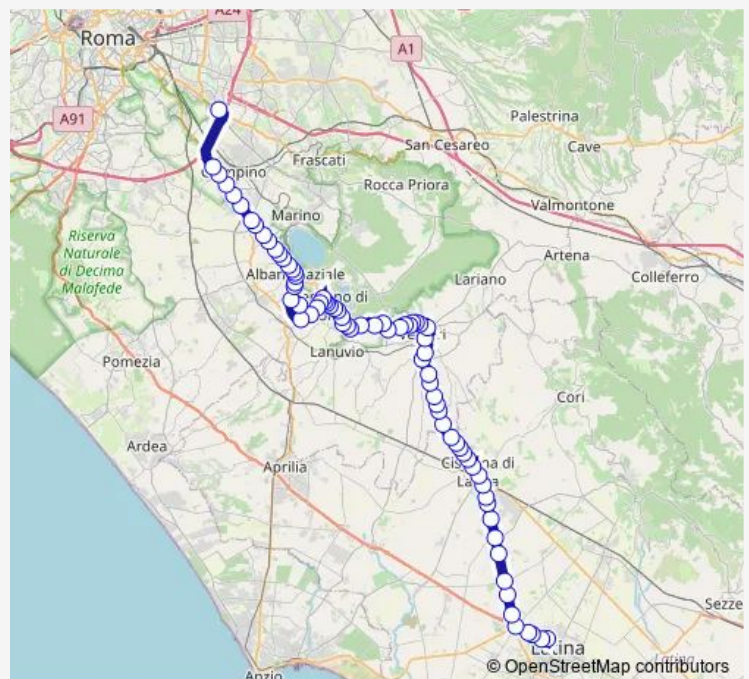

Cisterna | Via Appia Via Melograno # f2808

Cisterna | Via Appia (La Castella) # f2809

Route schedule

Latina | Terminal Bus # f3092 — Roma | Anagnina (Metro A) # f3582

Monday 06:20

Tuesday 06:20

Wednesday 06:20

Thursday 06:20

Friday 06:20

Saturday —

Sunday —

Route info

Direction: Latina | Terminal Bus # f3092

Stops: 76

Trip Duration: 2 hour 26 min