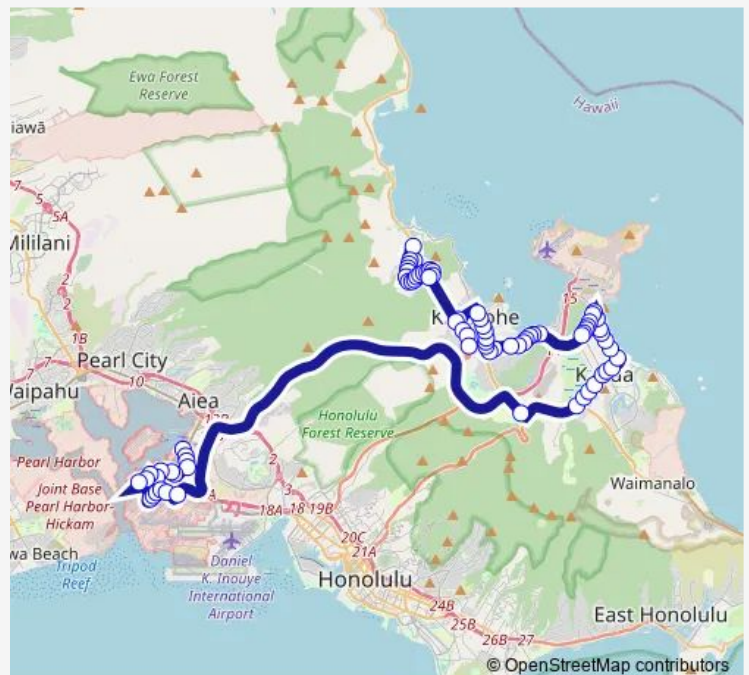

Thursday 15:10

Friday 15:10

Saturday —

Sunday —

Route info

Direction: Neches AVE + North Rd

Stops: 77

Trip Duration: 1 hour 47 min

■ PH4 — Kailua-Kahaluu-Pearl Harbor Express

BusMaps

Kailua RD + 1005

Kailua RD + Hamakua Dr

Kuulei RD + Kailua Rd

Kuulei RD + Kainalu Dr

Kalaheo AVE + Kaapuni Dr

Kalaheo AVE + OPP Kapaa St

Sunday —

Route info

Direction: Kalaniana'ole HWY + OPP Castle Medical Center

Stops: 80

Trip Duration: 1 hour 35 min

Kaneohe BAY DR + OPP Miha St

Kaneohe BAY DR + OPP Moakaka PI

Kaneohe BAY DR + OPP Namoku St

Vickers AVE + G St

Vickers AVE + H St

FOX BL + OPP 15th St

Vandenberg BL + Freedom Ave

Hickam AFB Main Gate

PH4 Bus time schedules and route maps are available in an offline PDF at busmaps.com. Use the busmaps.com website to see live bus times, train schedule or subway schedule, and step-by-step directions for all public transit in Honolulu