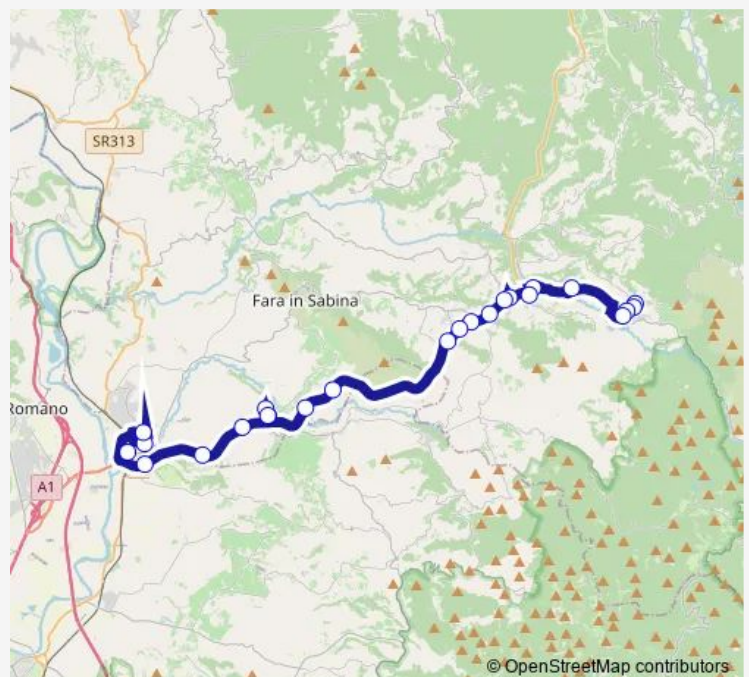

Montelibretti | Borgo Santa Maria # f1106

Fara Sabina | Via Salaria (Passo Corese) # f1108

Route schedule

Poggio Moiano | Deposito # f9727 — Fara Sabina | Viale Gioventù (Licei) # f10017

Monday	07:15
Tuesday	07:15
Wednesday	07:15
Thursday	07:15
Friday	07:15
Saturday	—
Sunday	—

Route info

Direction: Poggio Moiano | Deposito # f9727

Stops: 24

Trip Duration: 0 hour 50 min

Poggio Moiano - Passo Corese # Pg808a

Montelibretti | Stazione FS # f9958

Fara Sabina | Via Ternana Via Matteotti # f10019