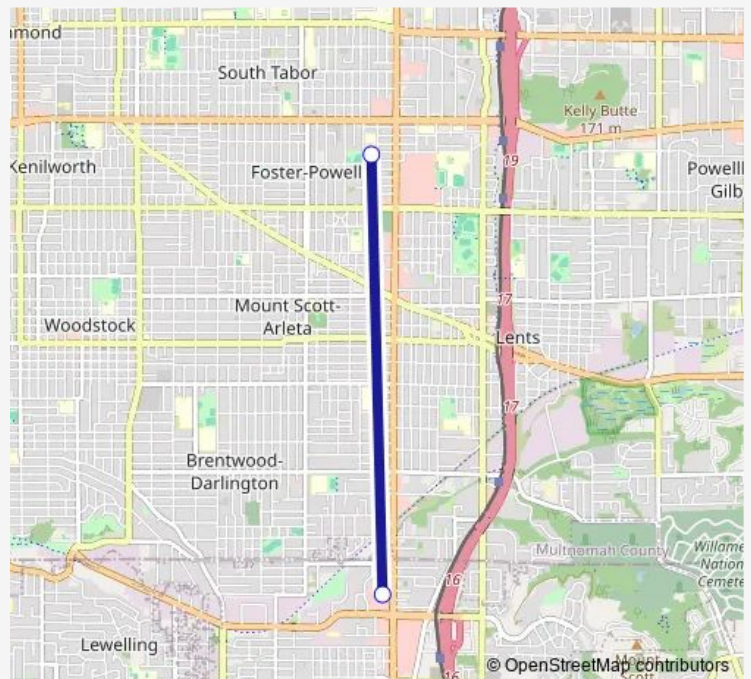

Route schedule

Fred Meyer (8955 SE 82nd) — Villa St. Margaret

Monday	—
Tuesday	—
Wednesday	12:00
Thursday	—
Friday	—
Saturday	—
Sunday	—

Route info

Direction: Fred Meyer (8955 SE 82nd)

Stops: 2

Trip Duration: 0 hour 30 min

Metropolitan Family Service Wednesday Shopping

Direction

Fred Meyer (8955 SE 82nd) — St Anthony Village

2 stops

[Open route schedule](#)

Fred Meyer (8955 SE 82nd)

St Anthony Village

Route schedule

Fred Meyer (8955 SE 82nd) — St Anthony Village

Monday	—
Tuesday	—
Wednesday	11:00
Thursday	—
Friday	—
Saturday	—
Sunday	—

Route info

Direction: Fred Meyer (8955 SE 82nd)

Stops: 2

Trip Duration: 0 hour 30 min

Direction

St Anthony Village — Fred Meyer (8955 SE 82nd)

2 stops

[Open route schedule](#)

St Anthony Village

Fred Meyer (8955 SE 82nd)

Route schedule

St Anthony Village — Fred Meyer (8955 SE 82nd)