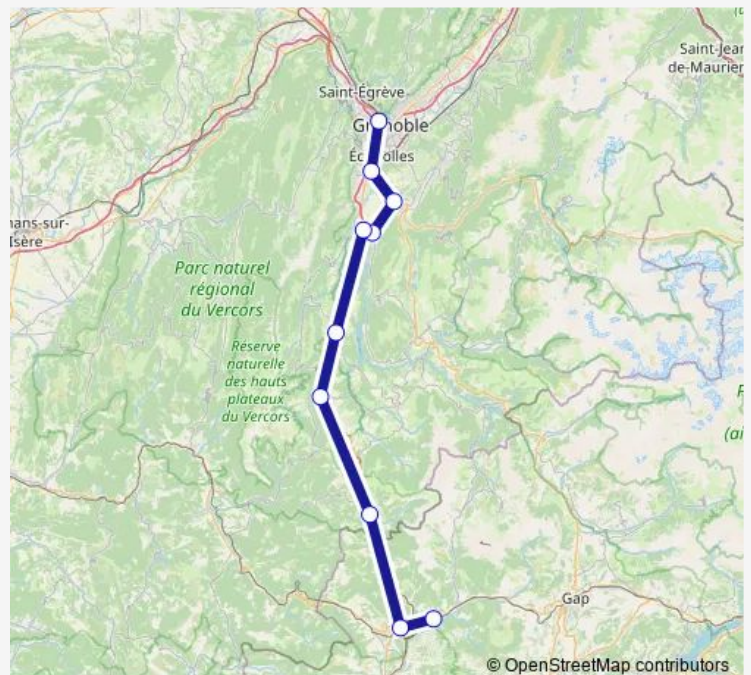

### Direction

undefined — undefined

0 stops

[Open route schedule](#)

### Route schedule

undefined — undefined

Monday 05:37-16:36

Tuesday 05:37-16:36

Wednesday 05:37-16:36

Thursday 05:37-16:36

Friday —

Saturday —

### Route info

Direction:

Stops: 0

Trip Duration: — min

■ P25

**Direction**

Grenoble — Veynes-Devoluy

10 stops

## Route schedule

Grenoble — Veynes-Devoluy

Monday	12:08-19:27
Tuesday	12:08-19:27
Wednesday	12:08-19:27
Thursday	12:08-19:27
Friday	—
Saturday	—
Sunday	12:08-18:14