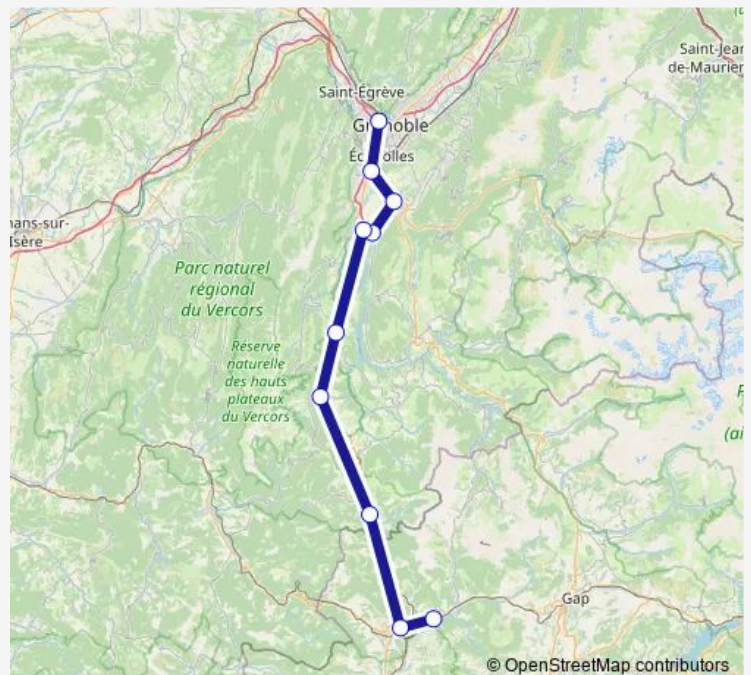

Regional Rail Service P25

[Go to website](#)

Direction

undefined — undefined

0 stops

[Open route schedule](#)

Route schedule

undefined — undefined

Monday	05:37-16:36
Tuesday	05:37-16:36
Wednesday	05:37-16:36
Thursday	05:37-16:36
Friday	—
Saturday	—
Sunday	14:42

Route info

Direction:

Stops: 0

Trip Duration: — min

■ P25

Direction

Grenoble — Veynes-Devoluy

10 stops

[Open route schedule](#)

Grenoble

Pont-de-Claix

Jarrie-Vizille

St-Georges-de-Commiers

Vif

Monestier-de-Clermont

Cielles-Mens

Lus-la-Croix-Haute

Aspres-sur-Buech

Veynes-Devoluy

Route schedule

Grenoble — Veynes-Devoluy

Monday	12:08-19:27
Tuesday	12:08-19:27
Wednesday	12:08-19:27
Thursday	12:08-19:27
Friday	—
Saturday	—
Sunday	12:08-18:14