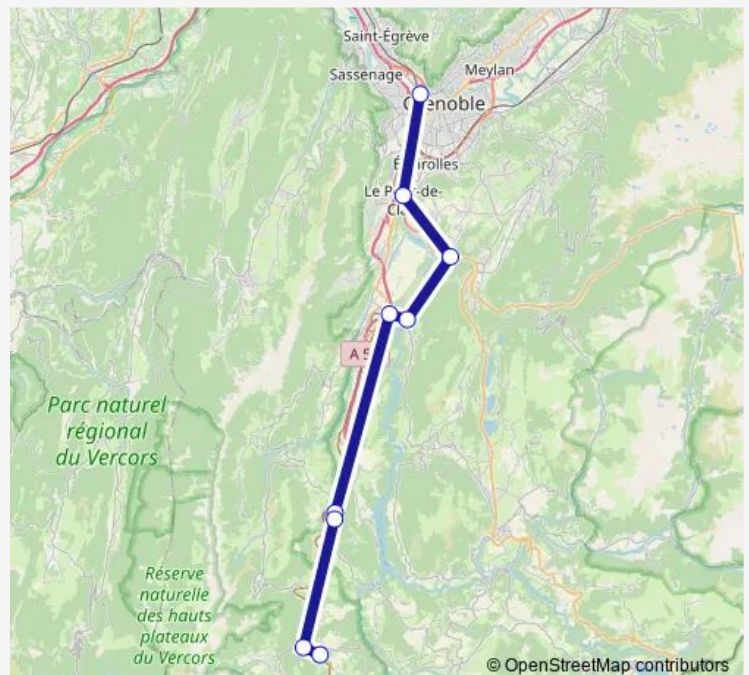

Rail P25

[Go to website](#)

Direction

Grenoble-Gare-Routière — Clelles-Mairie

9 stops

[Open route schedule](#)

Grenoble-Gare-Routière

Pont-de-Claix TAG Marcelline

Grenoble-Gare-Routière — Clelles-Mairie

Monday 14:00-20:30

Tuesday 14:00

Wednesday 20:30

Thursday 14:00-20:30

Friday 14:00

Saturday 20:30

Sunday 20:30

Route info

Direction: Grenoble-Gare-Routière

Stops: 9

Trip Duration: 1 hour 21 min

■ P25

BusMaps

Direction

Clelles-Mairie — Grenoble-Gare-Routière