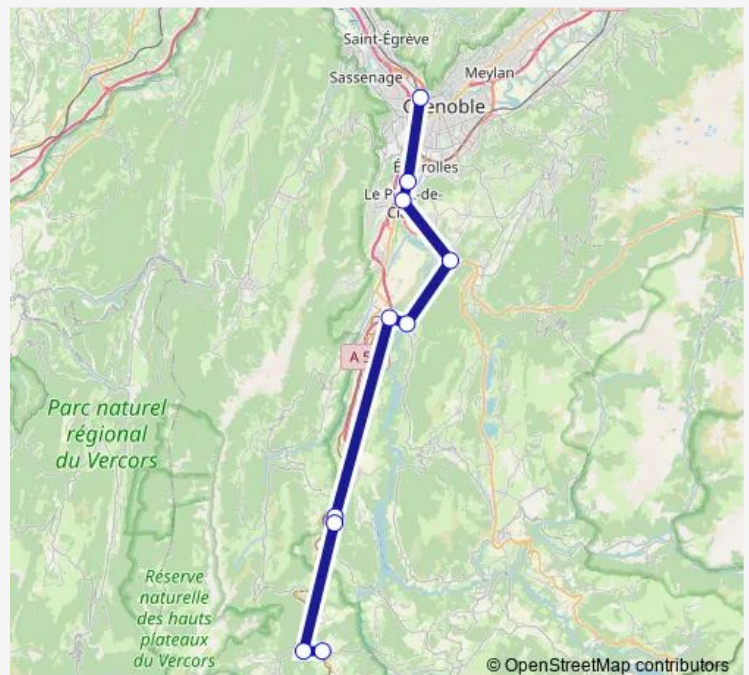

Sunday —

Route info

Direction: Clelles-Mairie

Stops: 10

Trip Duration: 1 hour 25 min

P25 — Grenoble - Clelles - Veynes

Direction

Grenoble — Clelles-Mairie

10 stops

[Open route schedule](#)

Grenoble

Pont-de-Claix l'Étoile

Pont-de-Claix TAG Mairie

Jarrie - Vizille

Saint-Georges-de-Commiers

Vif

Wednesday 14:00-20:30

Thursday 14:00-20:30

Friday 14:00

Saturday 19:27-20:30

Sunday 19:27-20:30

Route info

Direction: Grenoble

Stops: 10

Thursday 12:08-19:28

Friday 12:08-19:28

Saturday —

Sunday 12:08-18:14

Route info

Direction: Grenoble

Stops: 10

Trip Duration: 2 hour 21 min