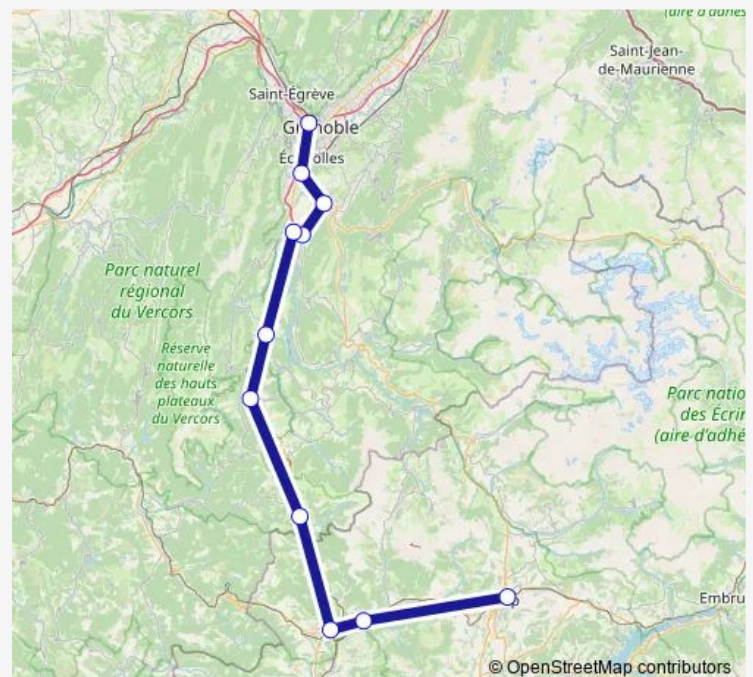

Regional Rail Service P25

[Go to website](#)

Direction

Veynes-Devoluy — Grenoble

10 stops

[Open route schedule](#)

Veynes-Devoluy

Aspres-sur-Buech

Route schedule

Veynes-Devoluy — Grenoble

Monday 05:26-16:36

Tuesday 05:26-16:36

Wednesday 05:26-16:36

Thursday 05:26-16:36

Friday 05:26-16:36

Saturday 05:26

Sunday 14:42

Route info

Direction: Veynes-Devoluy

Stops: 10

Trip Duration: 2 hour 8 min

■ P25

BusMaps

Direction

undefined — undefined

0 stops

[Open route schedule](#)

Route schedule

undefined — undefined

Monday	12:08-19:27
Tuesday	12:08-19:27
Wednesday	12:08-19:27
Thursday	12:08-19:27
Friday	12:08-19:27
Saturday	18:09
Sunday	12:08-18:15