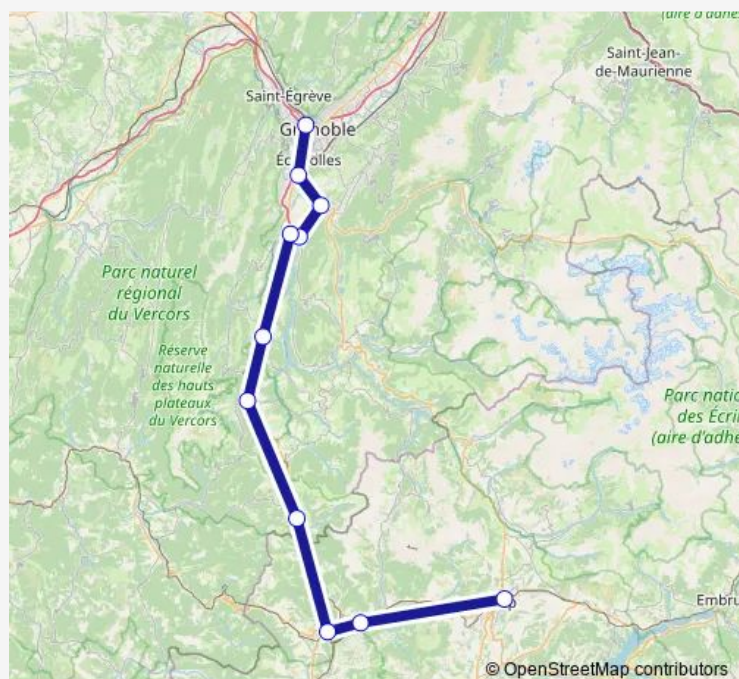

Regional Rail Service P25

[Go to website](#)

Direction

Veynes-Devoluy — Grenoble

10 stops

[Open route schedule](#)

Veynes-Devoluy

Aspres-sur-Buech

Route schedule

Veynes-Devoluy — Grenoble

Monday 05:26-16:36

Tuesday 05:26-16:36

Wednesday 05:26-16:36

Thursday 05:26-16:36

Friday 05:26-16:36

Saturday 05:26

Sunday 14:42

Route info

Direction: Veynes-Devoluy

Stops: 10

Trip Duration: 2 hour 8 min

■ P25

Direction

undefined — undefined

0 stops

[Open route schedule](#)

Route schedule

undefined — undefined

Monday	12:08-19:27
Tuesday	12:08-19:27
Wednesday	12:08-19:27
Thursday	12:08-19:27
Friday	12:08-19:27
Saturday	18:09
Sunday	12:08-18:15