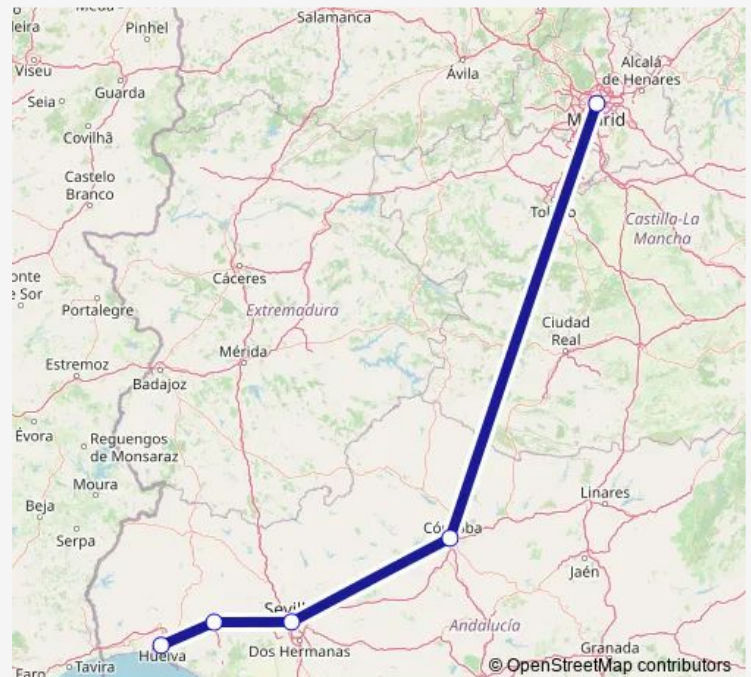

Rail Intercity

[Go to website](#)

Direction

Huelva — Madrid-Puerta de Atocha

5 stops

[Open route schedule](#)

Huelva

La Palma del Condado

Thursday 17:50

Friday 17:50

Saturday 17:50

Sunday 17:50

Route info

Direction: Huelva

Stops: 5

Trip Duration: 4 hour 33 min

Intercity

Direction

Madrid-Puerta de Atocha — Huelva

5 stops

[Open route schedule](#)

Madrid-Puerta de Atocha

Cordoba

Sevilla-Santa Justa

La Palma del Condado

Huelva

Route schedule

Madrid-Puerta de Atocha — Huelva

Monday	09:23
Tuesday	09:23
Wednesday	09:23
Thursday	09:23
Friday	09:23
Saturday	09:23
Sunday	09:23

Route info

Direction: Madrid-Puerta de Atocha