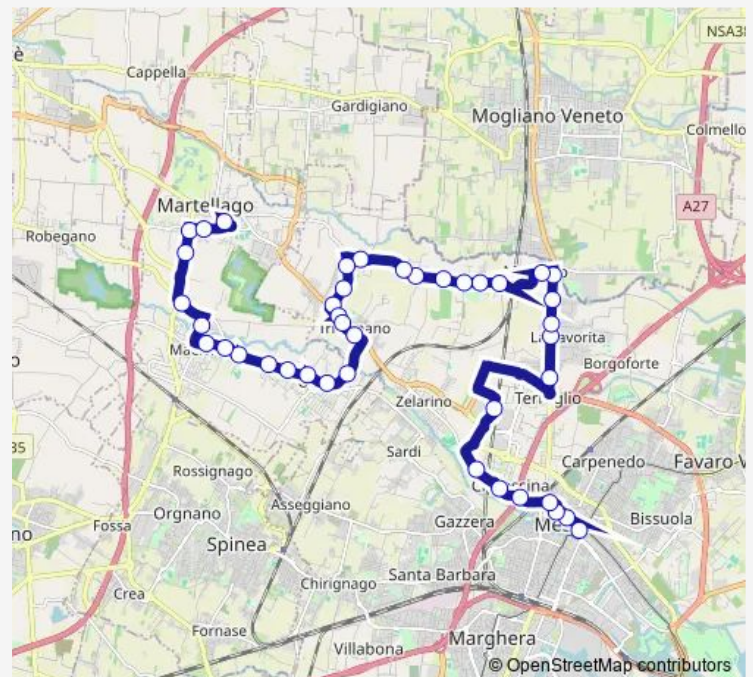

Gatta Santa Lucia

Gatta Immacolata

Gatta Protagonora

Route schedule

Mestre Centro B1 — Martellago

Monday 07:35-17:35

Tuesday 07:35-17:35

Wednesday 07:35-17:35

Thursday 07:35-17:35

Friday 07:35-17:35

Saturday 07:35-17:35

Sunday —

Route info

Direction: Mestre Centro B1

Stops: 41

Trip Duration: 0 hour 42 min

48h — Martellago - Mestre Centro B1

Ca' Lin Gatta

Ca' Lin Pitagora

Ca' Lin Castellana

Trivignano Park B

Trivignano Centro

Trivignano Gozzoli

Olmo Vittorio Veneto

Friday 08:35-18:35

Saturday 08:35-18:35

Sunday —

Route info

Direction: Martellago

Stops: 40

Trip Duration: 0 hour 40 min

Gatta Verci