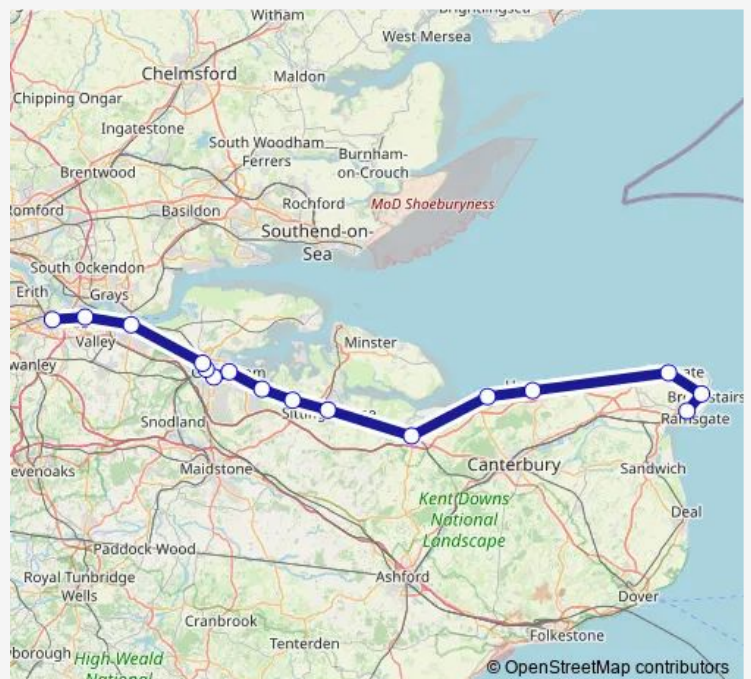

### Direction

Ramsgate — Dartford

16 stops

[Open route schedule](#)

Ramsgate

Broadstairs

Margate

Herne Bay

Strood

Gravesend

Greenhithe for Bluewater

Dartford

### Route schedule

Ramsgate — Dartford

Monday 18:42

Tuesday —

Wednesday —

Thursday —

Friday —

Saturday 18:42

### Route info

Direction: Ramsgate

Stops: 16

Trip Duration: 1 hour 35 min

■ Se:Ram->Dfd — SE train service from RAM to Dfd

Se:Ram->Dfd Rail time schedules and route maps are available in an offline PDF at [busmaps.com](https://busmaps.com). Use the [busmaps.com](https://busmaps.com) website to see live bus times, train schedule or subway schedule, and step-by-step directions for all public transit in Rochester