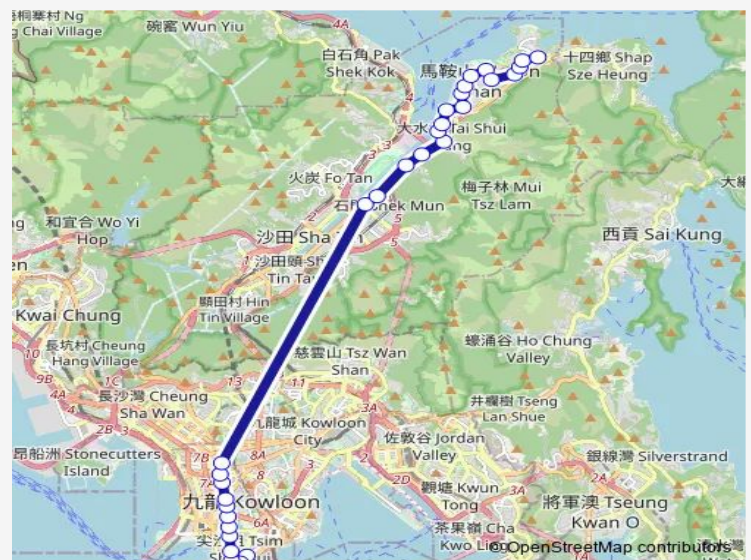

Route schedule

[Ctb] Tsim SHA Tsui (Mody Road)[[Kmb+Ctb] Tsim SHA Tsui East (Mody Road)/
Tsim SHA Tsui (Mody Road)[[Kmb] Tsim SHA Tsui East (Mody Road) — [Ctb] WU KAI SHA Station[[Kmb+Ctb] WU KAI SHA Station/
Wu KAI SHA Station[[Kmb] WU KAI SHA Station[[Lwb] WU KAI SHA Station

Monday	00:55-01:55
Tuesday	00:55-01:55
Wednesday	00:55-01:55
Thursday	00:55-01:55
Friday	00:55-01:55
Saturday	00:55-01:55
Sunday	00:55-01:55

Route info

Direction: [Ctb] Tsim SHA Tsui (Mody Road)[[Kmb+Ctb] Tsim SHA Tsui East (Mody Road)/
Tsim SHA Tsui (Mody Road)[[Kmb] Tsim SHA Tsui East (Mody Road)

Stops: 30
Trip Duration: 1 hour 6 min