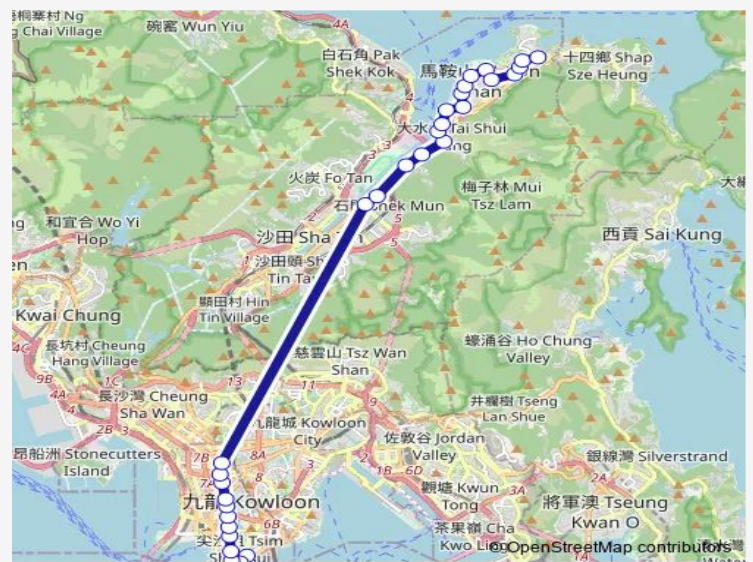

Route schedule

[Ctb] Tsim SHA Tsui (Mody Road)[[Kmb+Ctb] Tsim SHA Tsui East (Mody Road)/
Tsim SHA Tsui (Mody Road)[[Kmb] Tsim SHA Tsui East (Mody Road) — [Ctb] WU KAI SHA Station[[Kmb+Ctb] WU KAI SHA Station/
Wu KAI SHA Station[[Kmb] WU KAI SHA Station[[Lwb] WU KAI SHA Station

Monday	00:55-01:55
Tuesday	00:55-01:55
Wednesday	00:55-01:55
Thursday	00:55-01:55
Friday	00:55-01:55
Saturday	00:55-01:55
Sunday	00:55-01:55

Route info

Direction: [Ctb] Tsim SHA Tsui (Mody Road)[[Kmb+Ctb] Tsim SHA Tsui East (Mody Road)/
Tsim SHA Tsui (Mody Road)[[Kmb] Tsim SHA Tsui East (Mody Road)

Stops: 30
Trip Duration: 1 hour 7 min