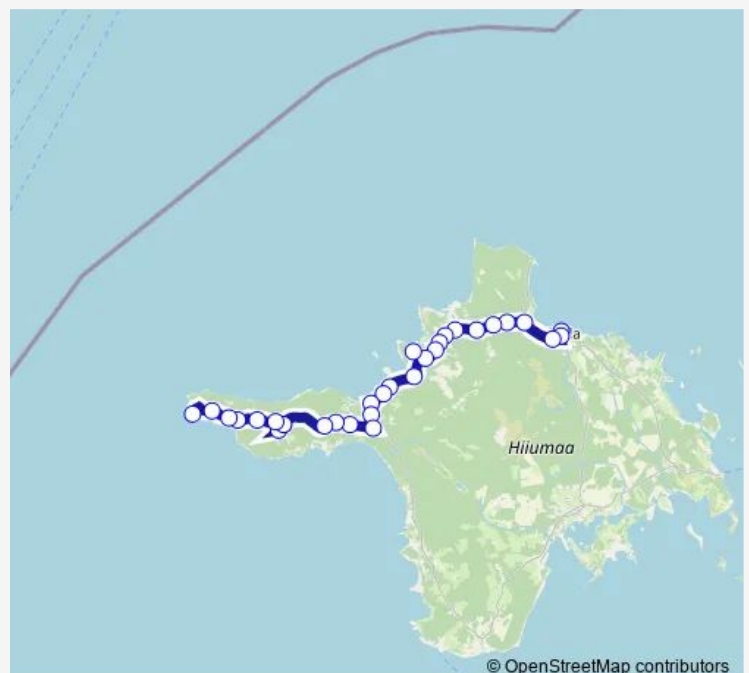

—

Sunday

—

Route info

Direction: Kärdla bussijaam

Stops: 31

Trip Duration: 0 hour 47 min

© OpenStreetMap contributors